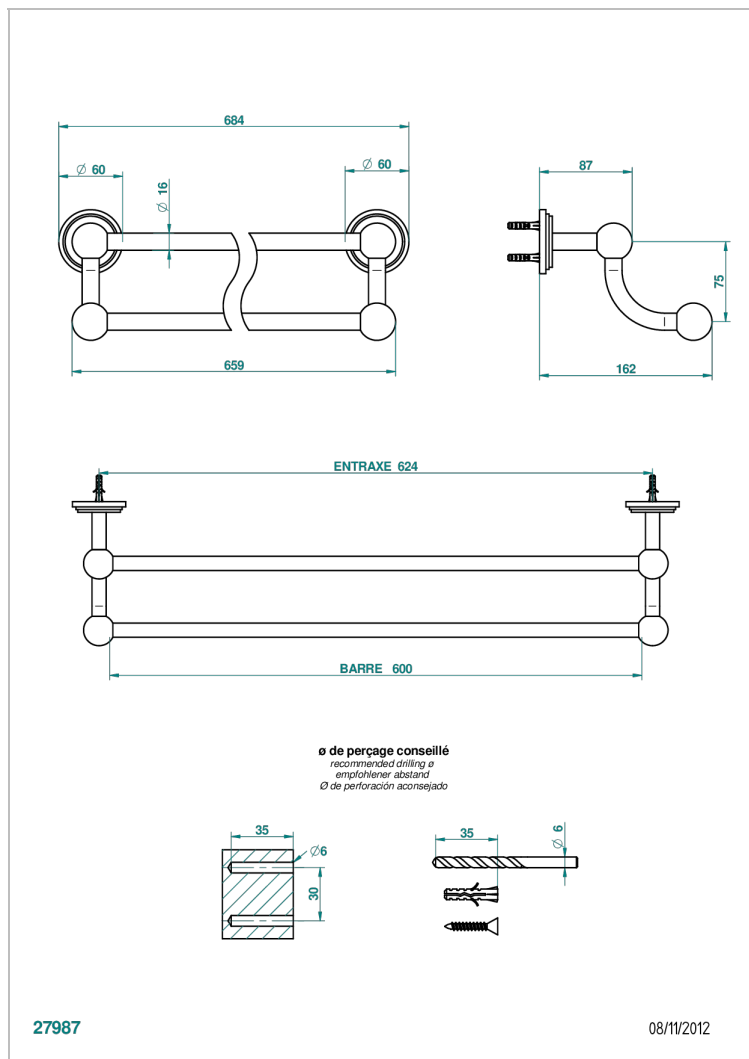

# FAUBOURG BLACK PORCELAIN WITH LEVER HANDLES

G2M-516/60

Double towel bar, 24" long

## CHARACTERISTIC

- Faubourg Black Porcelain with lever handles
- Double towel bar, 24" long