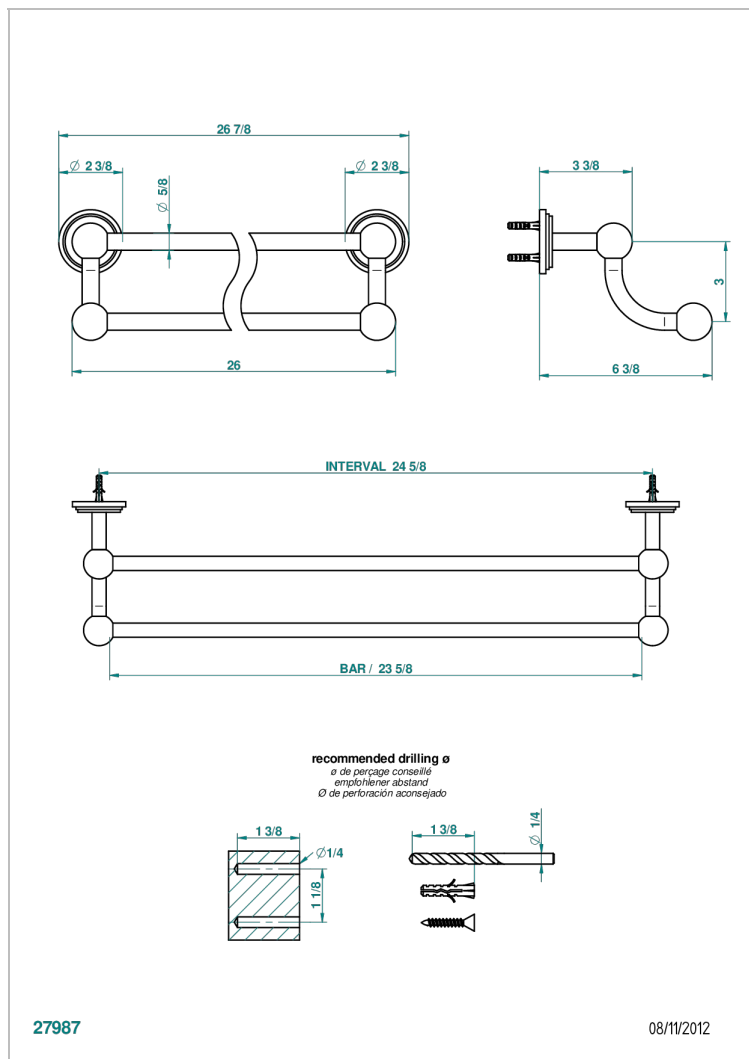

# FAUBOURG PORCELANA NEGRA CON MANETAS

G2M-516/60

Towel rail, 2 fixed rails, length: 600 mm

## CARACTERÍSTICAS

- Faubourg porcelana negra con manetas
- Towel rail, 2 fixed rails, length: 600 mm