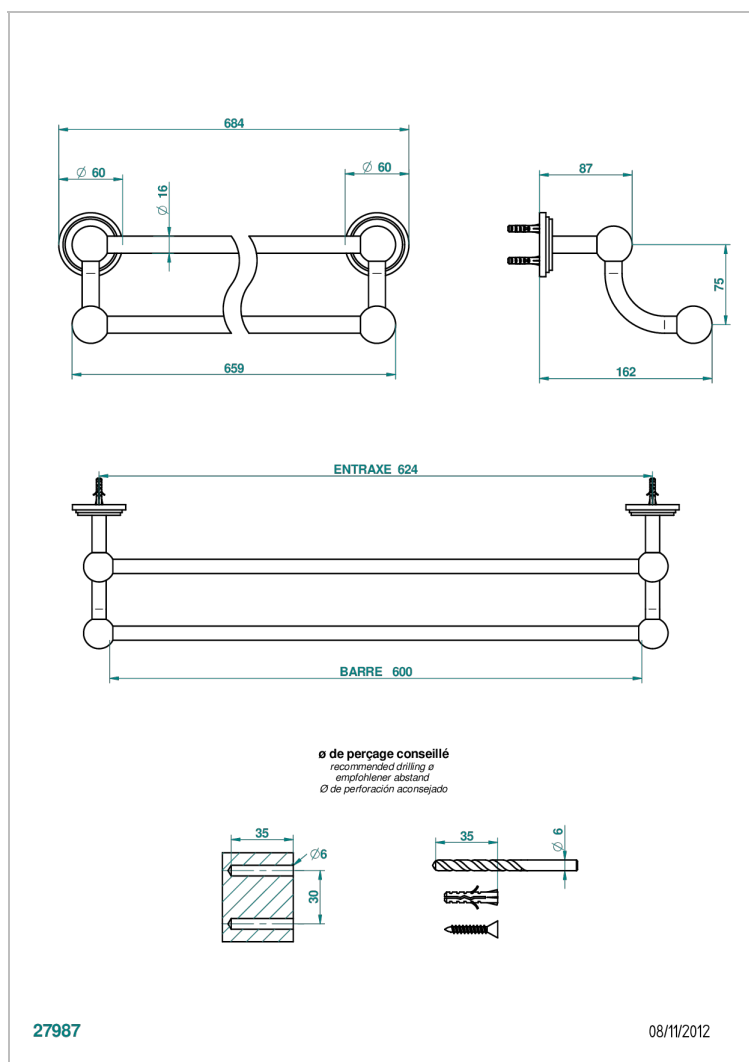

# FAUBOURG PORCELANA NEGRA CON MANETAS

G2M-516/60

Towel rail, 2 fixed rails, length: 600 mm

## CARACTERÍSTICAS

- Faubourg porcelana negra con manetas
- Towel rail, 2 fixed rails, length: 600 mm