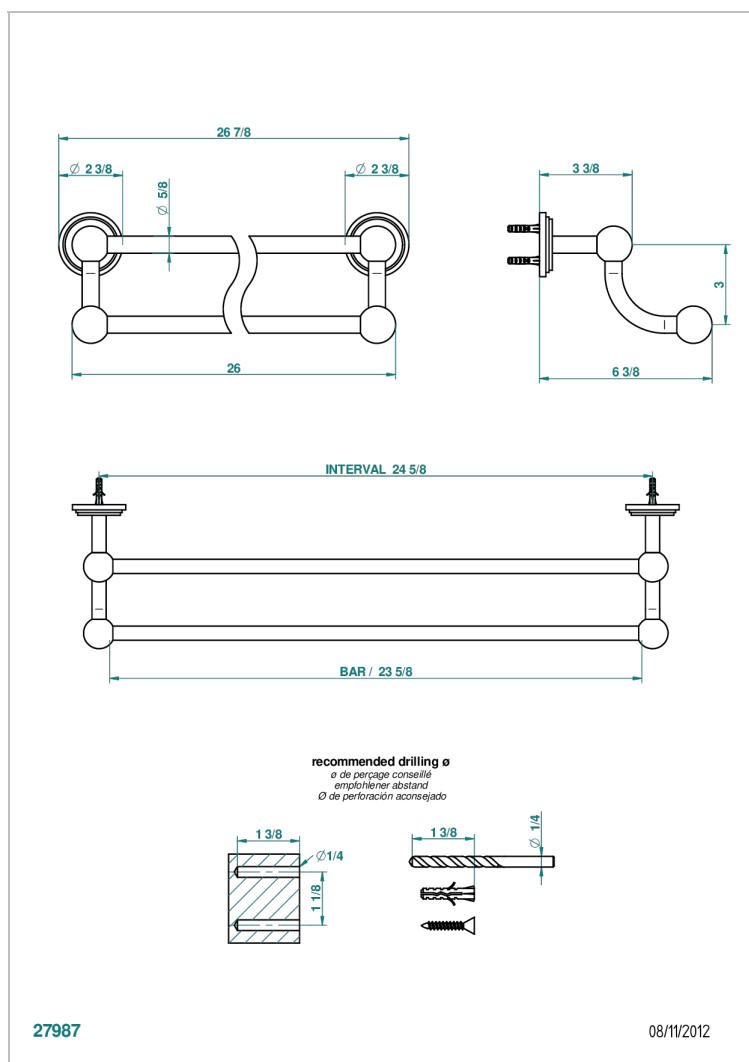

FAUBOURG PORCELANA NEGRA CON MANETAS

G2M-516/60

Towel rail, 2 fixed rails, length: 600 mm

CARACTERÍSTICAS

- Faubourg porcelana negra con manetas
- Towel rail, 2 fixed rails, length: 600 mm

ACABADOS DISPONIBLES

Pvd umber - H66
Pvd umber mate - H67