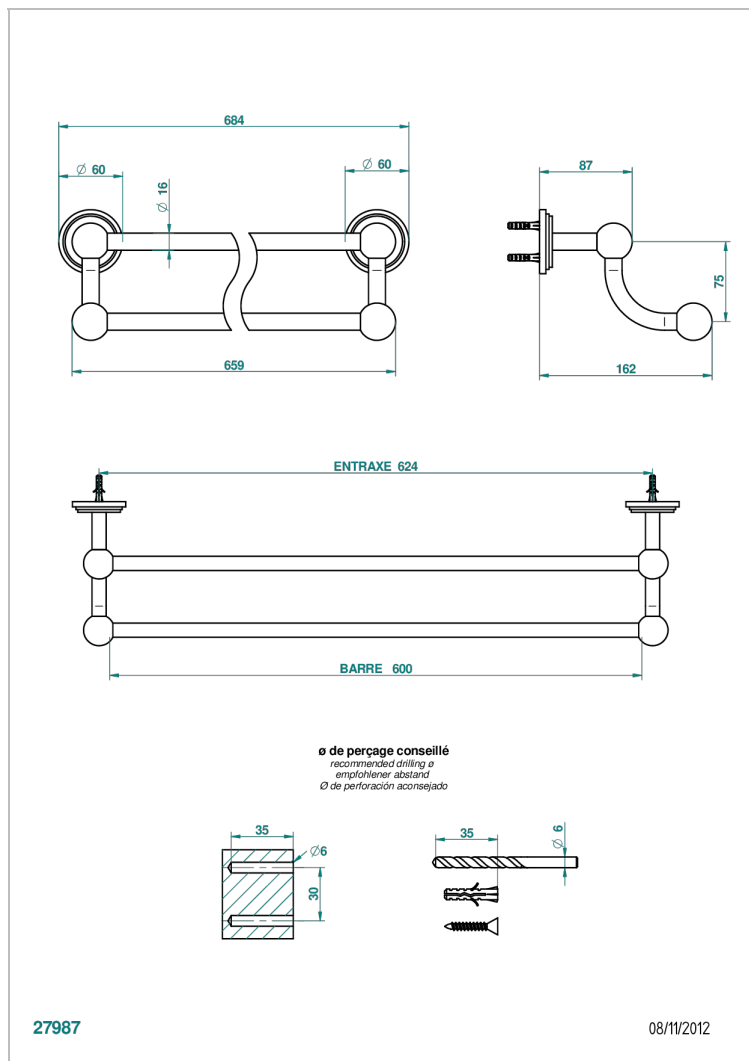

FAUBOURG BLACK PORCELAIN WITH LEVER

G2M-516/60

Towel rail, 2 fixed rails, length: 600 mm

27987

08/11/2012

CHARACTERISTIC

- Faubourg Black Porcelain with lever
- Towel rail, 2 fixed rails, length: 600 mm

AVAILABLE FINITIONS