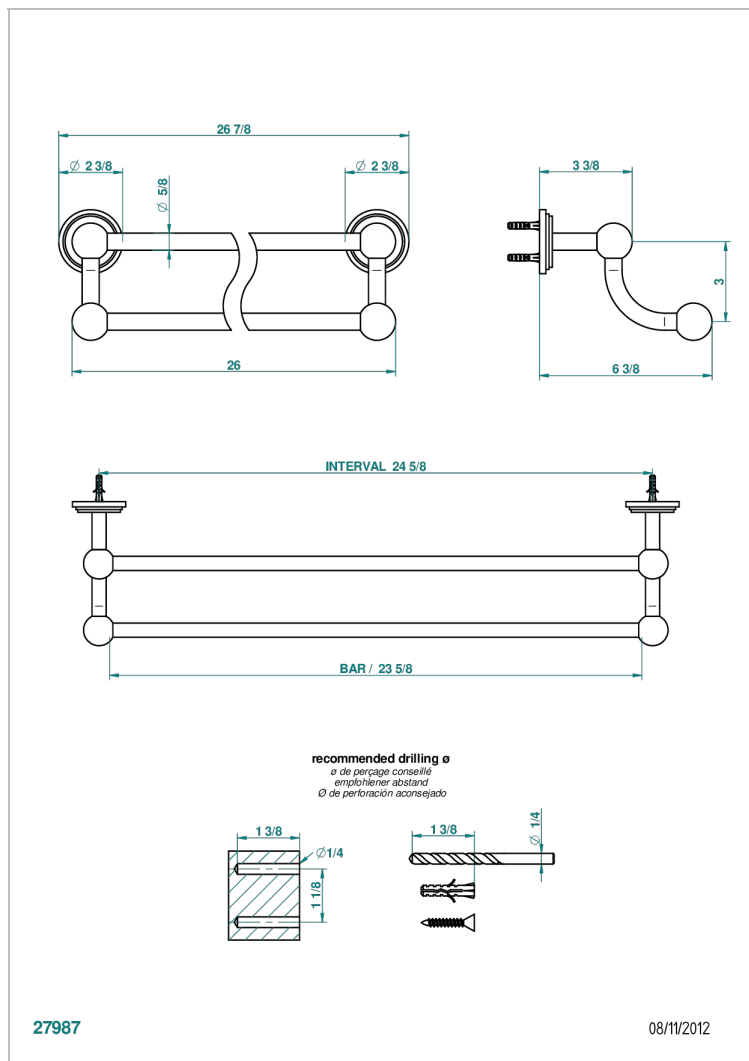

FAUBOURG BLACK PORCELAIN WITH LEVER

G2M-516/60

Towel rail, 2 fixed rails, length: 600 mm

CHARACTERISTIC

- Faubourg Black Porcelain with lever
- Towel rail, 2 fixed rails, length: 600 mm

AVAILABLE FINITIONS