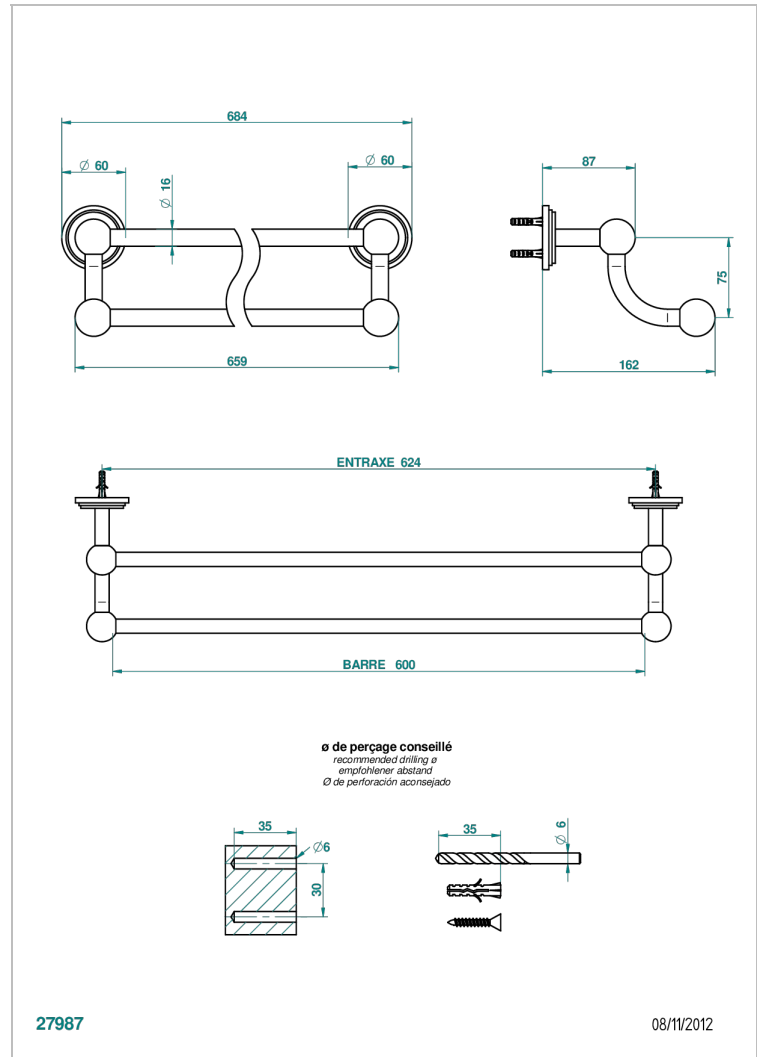

# FAUBOURG PORCELANA NEGRA

G2L-516/60

Towel rail, 2 fixed rails, length: 600 mm

THG<sup>®</sup>  
PARIS

## CARACTERÍSTICAS

- Faubourg porcelana negra
- Towel rail, 2 fixed rails, length: 600 mm