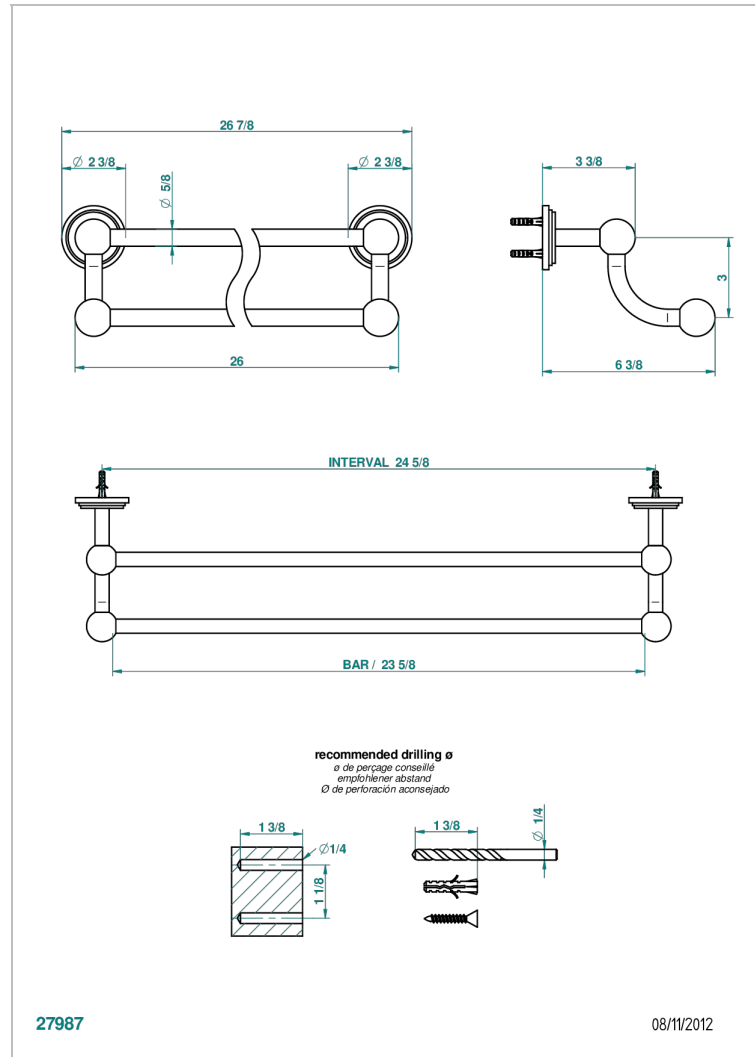

FAUBOURG PORCELANA NEGRA

G2L-516/60

Towel rail, 2 fixed rails, length: 600 mm

THG[®]
PARIS

27987

08/11/2012

CARACTERÍSTICAS

- Faubourg porcelana negra
- Towel rail, 2 fixed rails, length: 600 mm