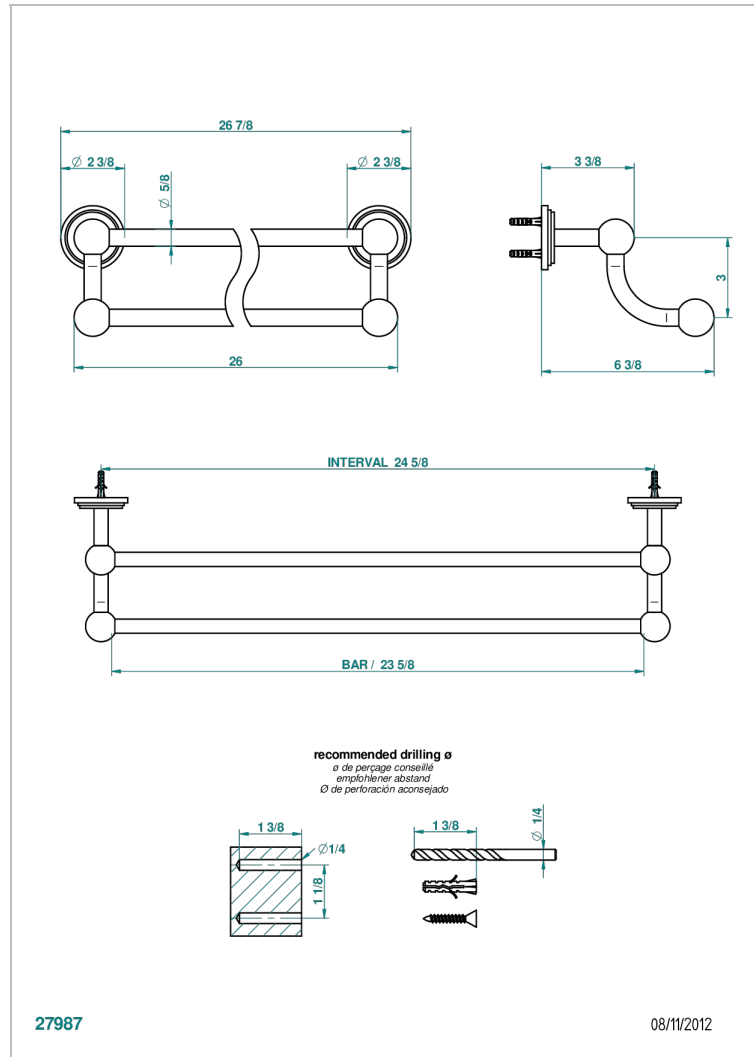

FAUBOURG BLACK PORCELAIN

G2L-516/60

Double towel bar, 24" long

CHARACTERISTIC

- Faubourg Black Porcelain
- Double towel bar, 24" long

AVAILABLE FINITIONS

Black ceram - D30
Blush PVD - H62
Brass color PVD - H49
Brown bronze color PVD - F33
Chrome polished - A02
Chrome polished / gold polished - G02