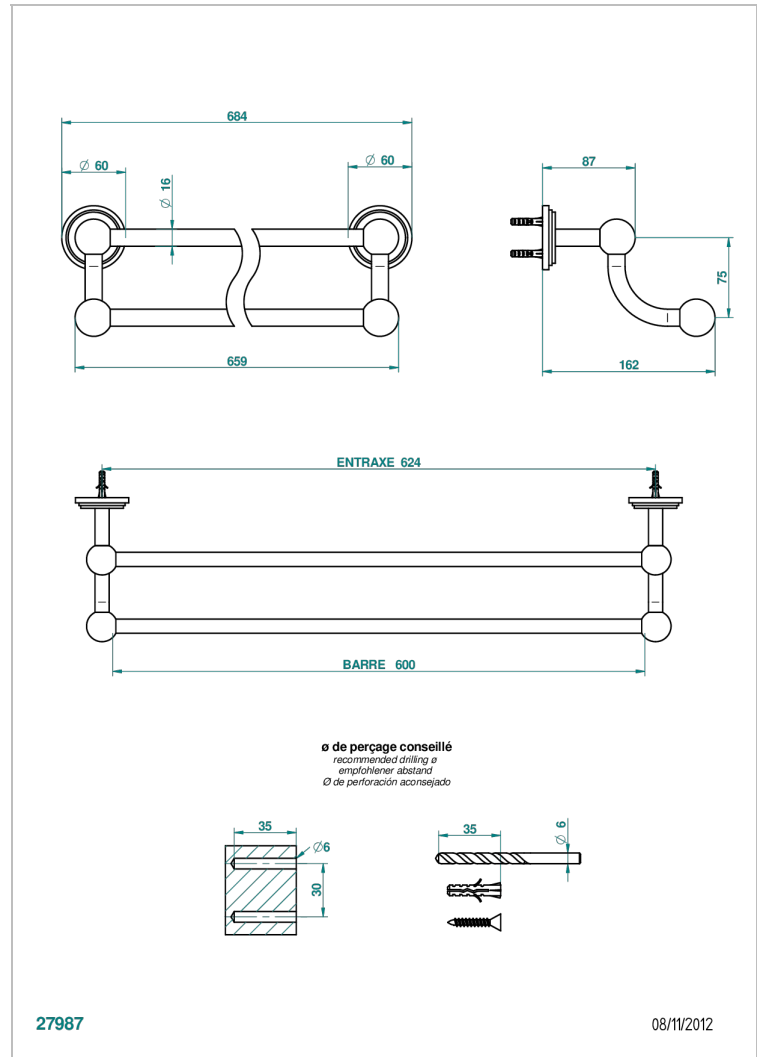

FAUBOURG BLACK PORCELAIN

G2L-516/60

Towel rail, 2 fixed rails, length: 600 mm

THG[®]
PARIS

CHARACTERISTIC

- Faubourg Black Porcelain
- Towel rail, 2 fixed rails, length: 600 mm

AVAILABLE FINITIONS

Antique nickel - H28
Black ceram - D30
Blush PVD - H62
Brass color PVD - H49
Brown bronze color PVD - F33
Gold color PVD - H52