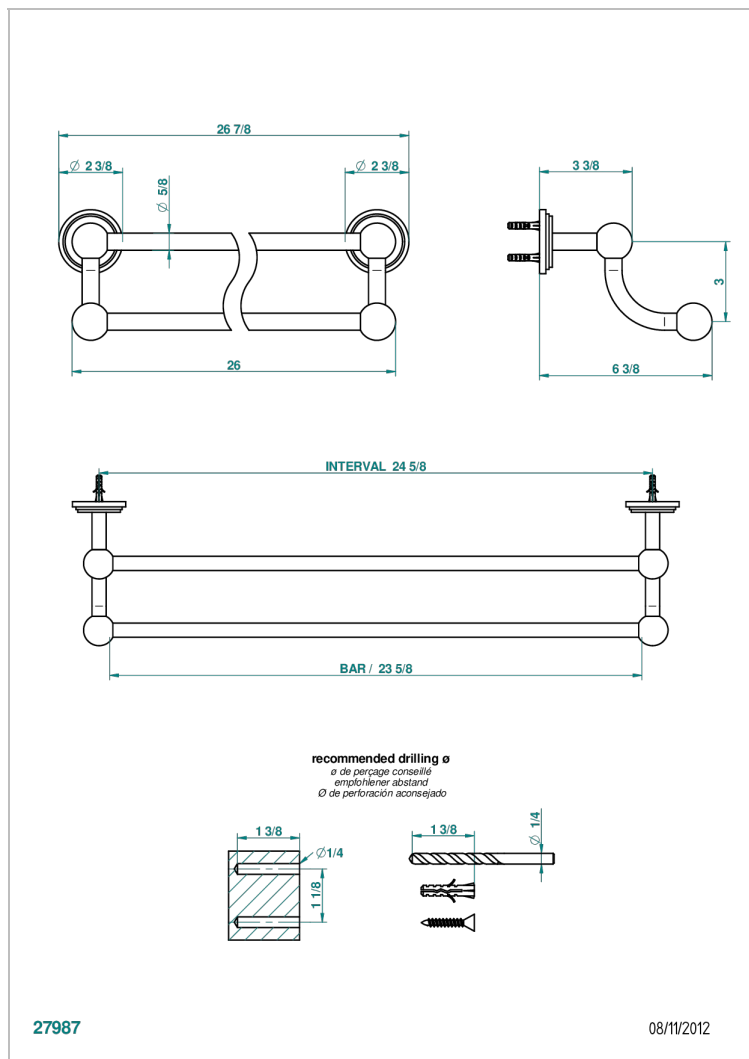

FAUBOURG BLACK PORCELAIN

G2L-516/60

Towel rail, 2 fixed rails, length: 600 mm

CHARACTERISTIC

- Faubourg Black Porcelain
- Towel rail, 2 fixed rails, length: 600 mm

AVAILABLE FINITIONS

Antique nickel - H28
 Black ceram - D30
 Blush PVD - H62
 Brass color PVD - H49
 Brown bronze color PVD - F33
 Gold color PVD - H52