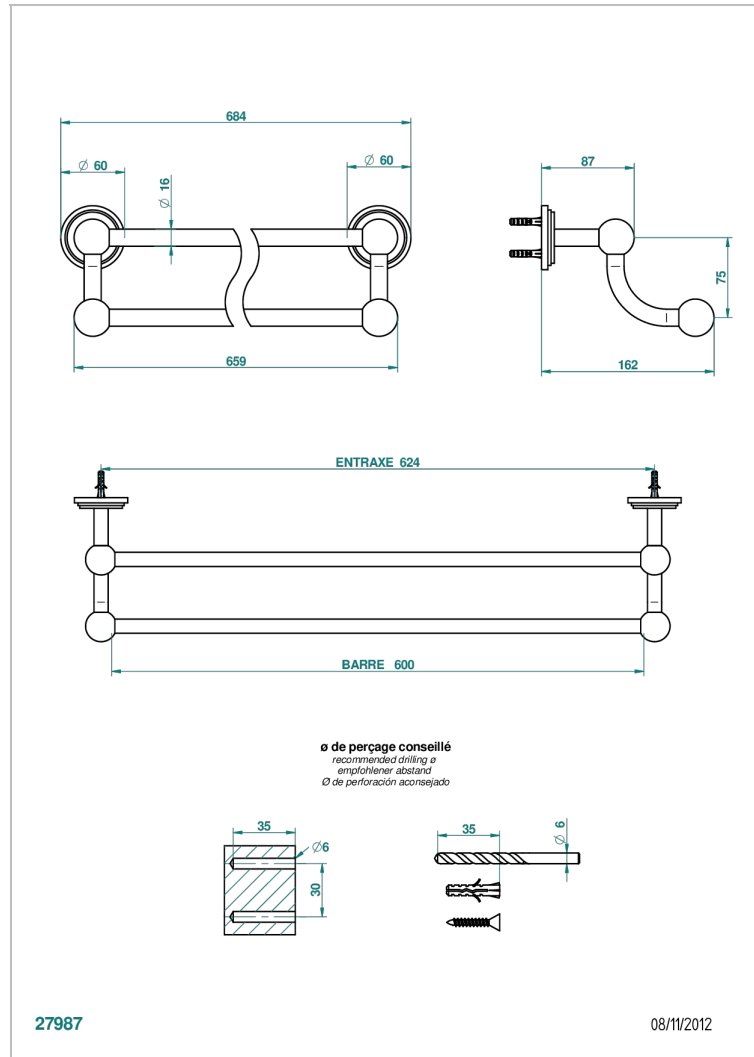

FAUBOURG BLACK PORCELAIN

G2L-516/60

Towel rail, 2 fixed rails, length: 600 mm

CHARACTERISTIC

- Faubourg Black Porcelain
- Towel rail, 2 fixed rails, length: 600 mm

AVAILABLE FINITIONS

Antique nickel - H28
Black ceram - D30
Blush PVD - H62
Brass color PVD - H49
Brown bronze color PVD - F33
Gold color PVD - H52