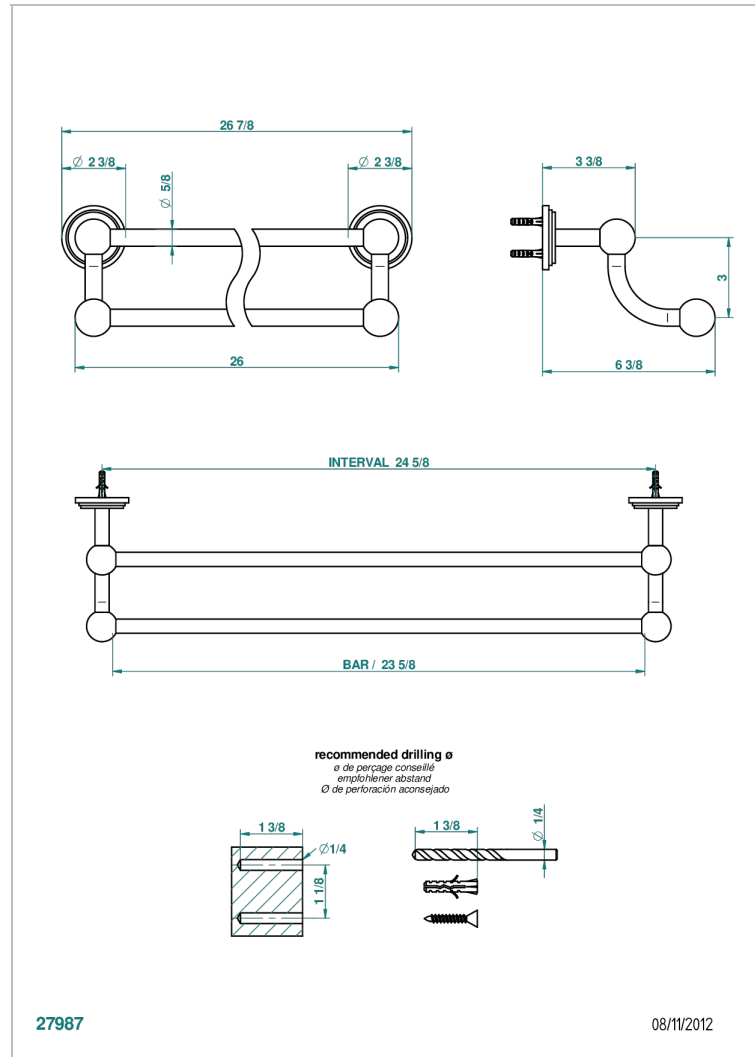

FAUBOURG BLACK PORCELAIN

G2L-516/60

Towel rail, 2 fixed rails, length: 600 mm

27987

08/11/2012

CHARACTERISTIC

- Faubourg Black Porcelain
- Towel rail, 2 fixed rails, length: 600 mm

AVAILABLE FINITIONS