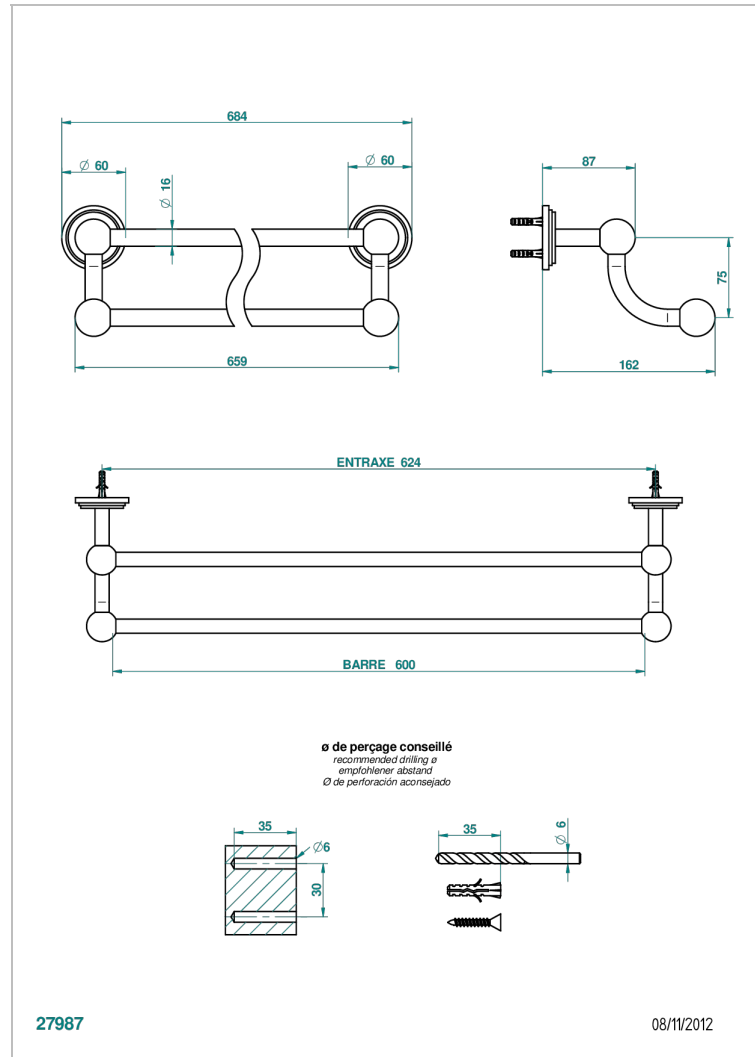

FAUBOURG BLACK PORCELAIN

G2L-516/60

Towel rail, 2 fixed rails, length: 600 mm

THG[®]
PARIS

CHARACTERISTIC

- Faubourg Black Porcelain
- Towel rail, 2 fixed rails, length: 600 mm

AVAILABLE FINITIONS

Antique nickel - H28
Black ceram - D30
Blush PVD - H62
Brass color PVD - H49
Brown bronze color PVD - F33
Gold color PVD - H52