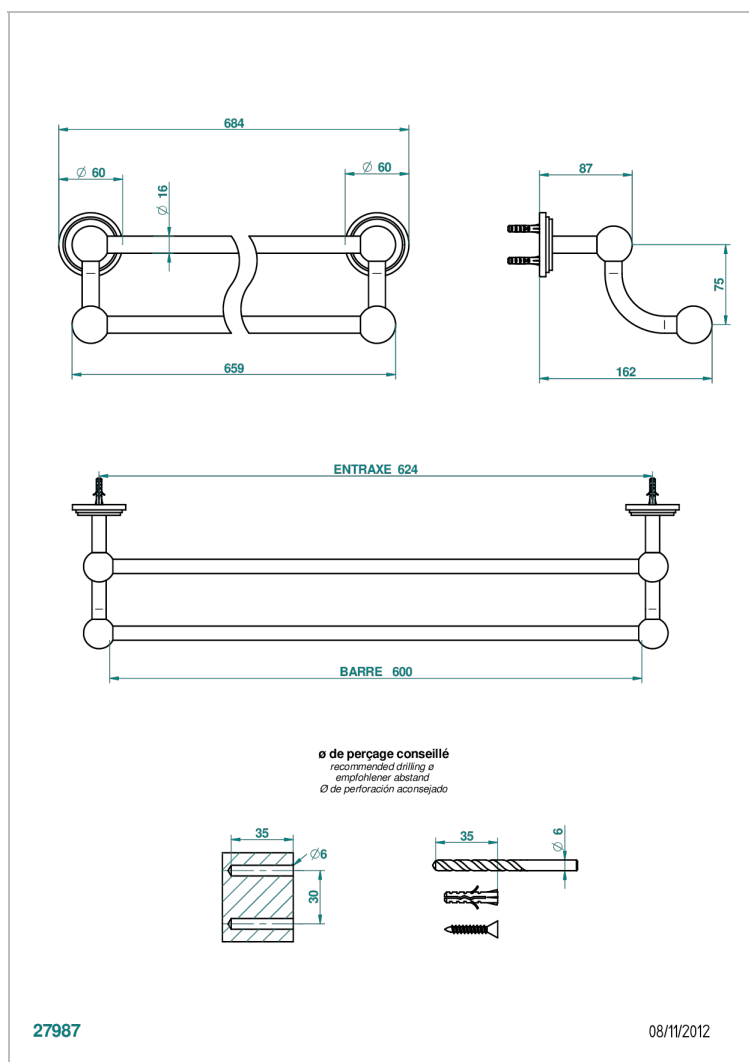

FAUBOURG BLACK PORCELAIN

G2L-516/60

Towel rail, 2 fixed rails, length: 600 mm

特色

- Faubourg Black Porcelain
- Towel rail, 2 fixed rails, length: 600 mm

可选饰面

Black ceram - D30
Blush PVD - H62
Graphite PVD - H64
Matt Umber PVD - H67
Matt blush PVD - H60
Matt graphite PVD - H65