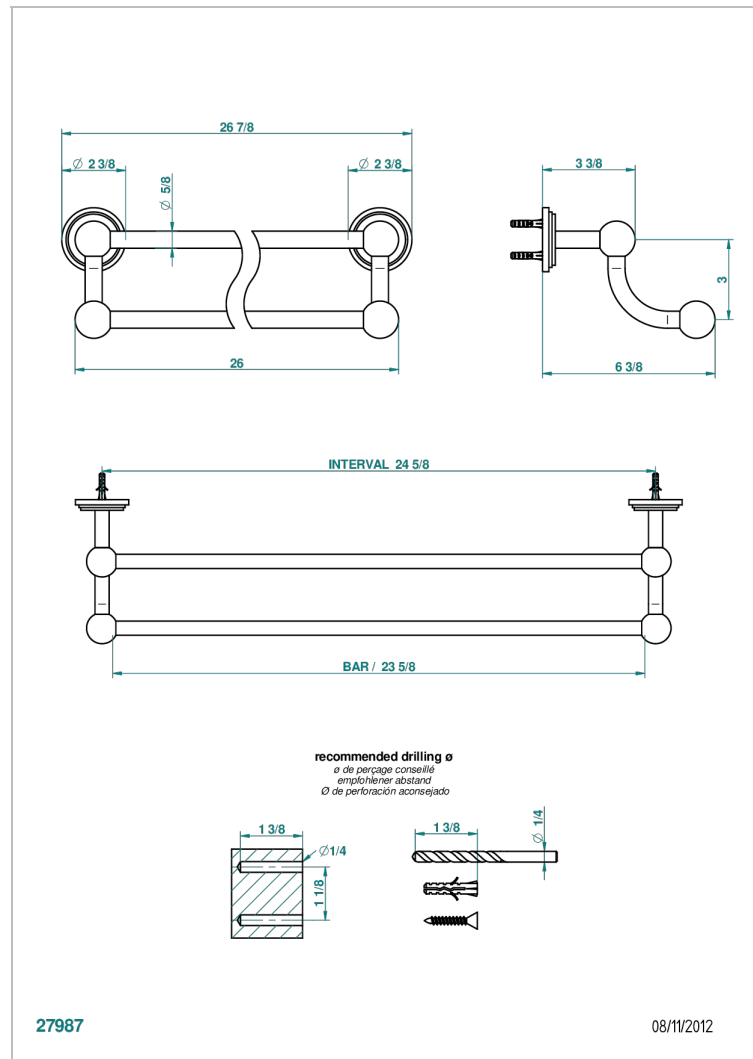

# FAUBOURG PORCELANA NEGRA

G2L-516/60

Towel rail, 2 fixed rails, length: 600 mm

THG<sup>®</sup>  
PARIS

27987

08/11/2012

## CARACTERÍSTICAS

- Faubourg porcelana negra
- Towel rail, 2 fixed rails, length: 600 mm