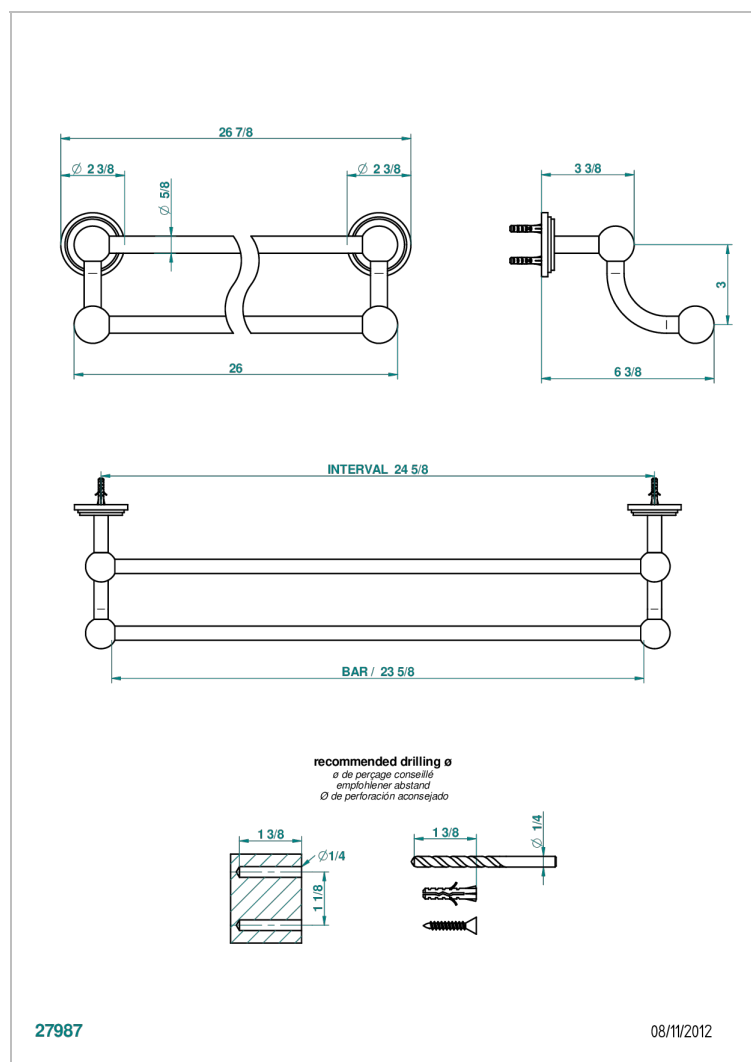

FAUBOURG BLACK PORCELAIN

G2L-516/60

Towel rail, 2 fixed rails, length: 600 mm

27987

08/11/2012

CHARACTERISTIC

- Faubourg Black Porcelain
- Towel rail, 2 fixed rails, length: 600 mm

AVAILABLE FINITIONS