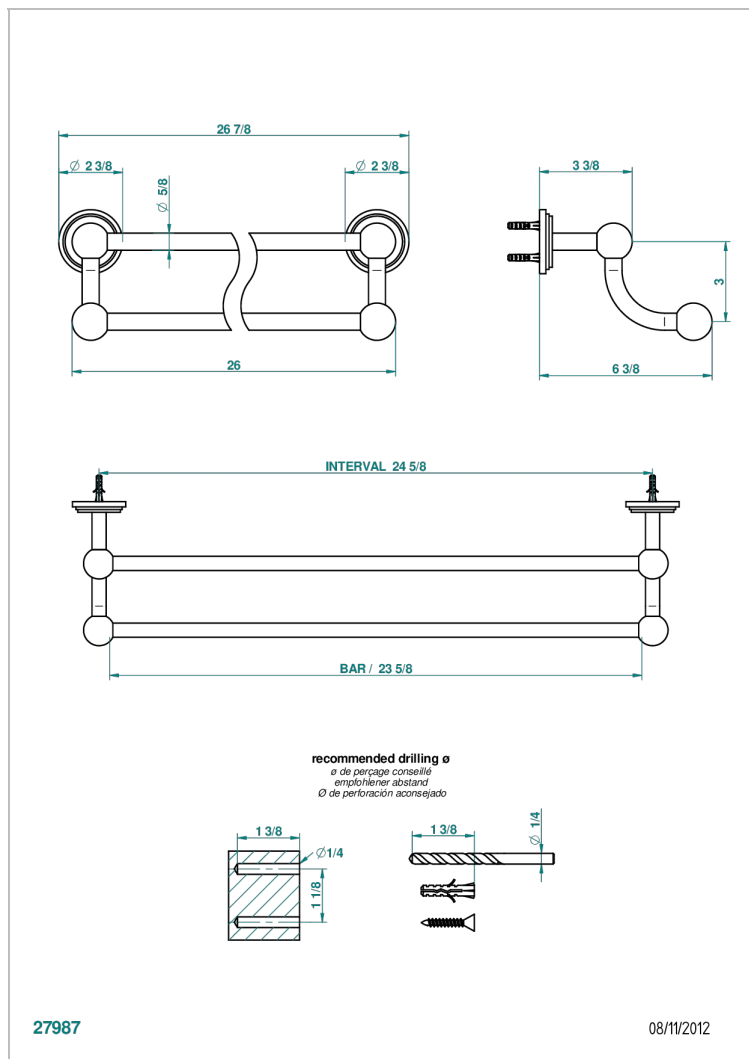

# FAUBOURG BLACK PORCELAIN

G2L-516/60

Towel rail, 2 fixed rails, length: 600 mm

## 特色

- Faubourg Black Porcelain
- Towel rail, 2 fixed rails, length: 600 mm