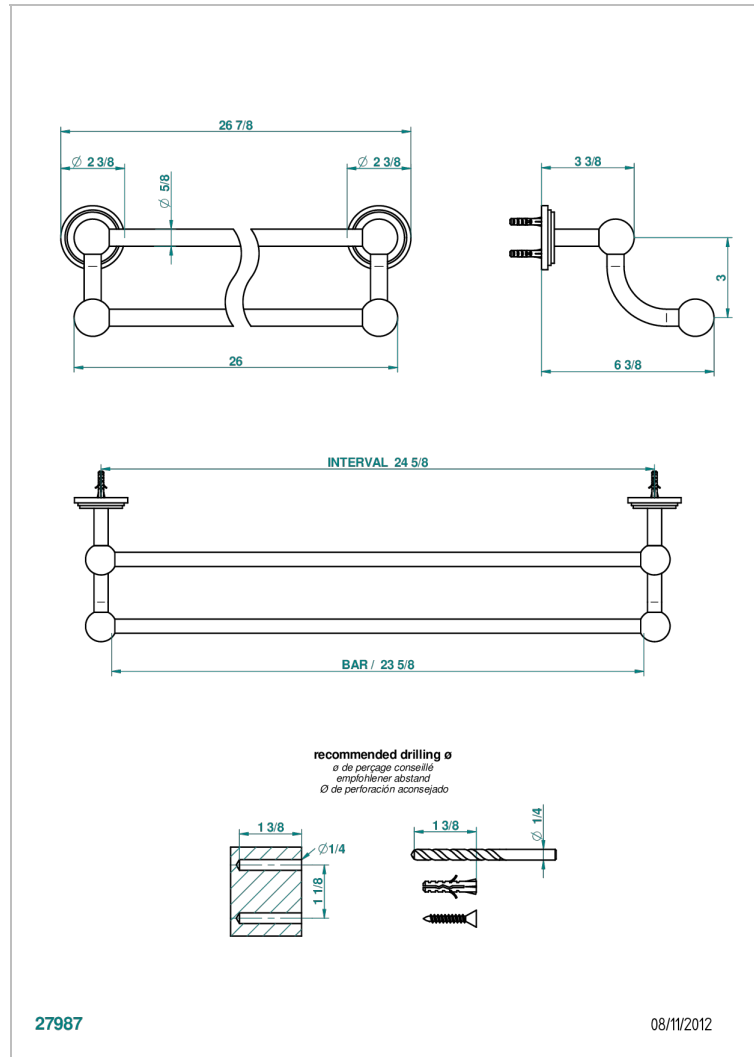

FAUBOURG WHITE PORCELAIN

G2K-516/60

Double towel bar, 24" long

CHARACTERISTIC

- Faubourg White Porcelain
- Double towel bar, 24" long

AVAILABLE FINITIONS

Black ceram - D30
Blush PVD - H62
Brass color PVD - H49
Brown bronze color PVD - F33
Chrome polished - A02
Chrome polished / gold polished - G02