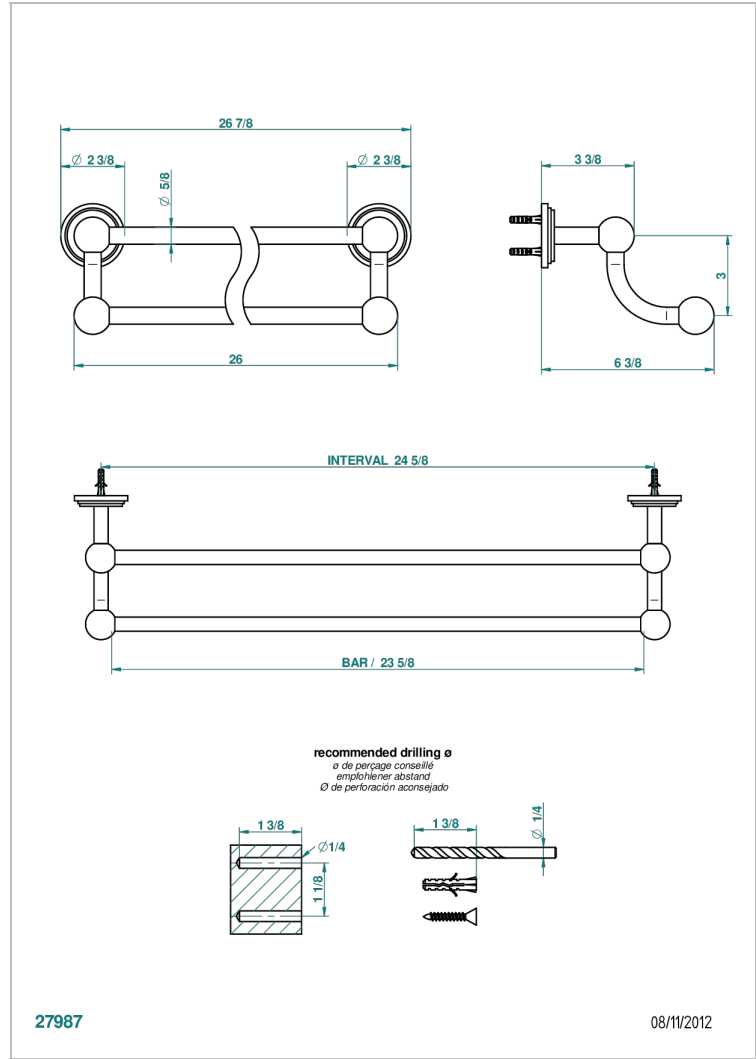

FAUBOURG WHITE PORCELAIN

G2K-516/60

Towel rail, 2 fixed rails, length: 600 mm

27987

08/11/2012

CHARACTERISTIC

- Faubourg White Porcelain
- Towel rail, 2 fixed rails, length: 600 mm

AVAILABLE FINITIONS