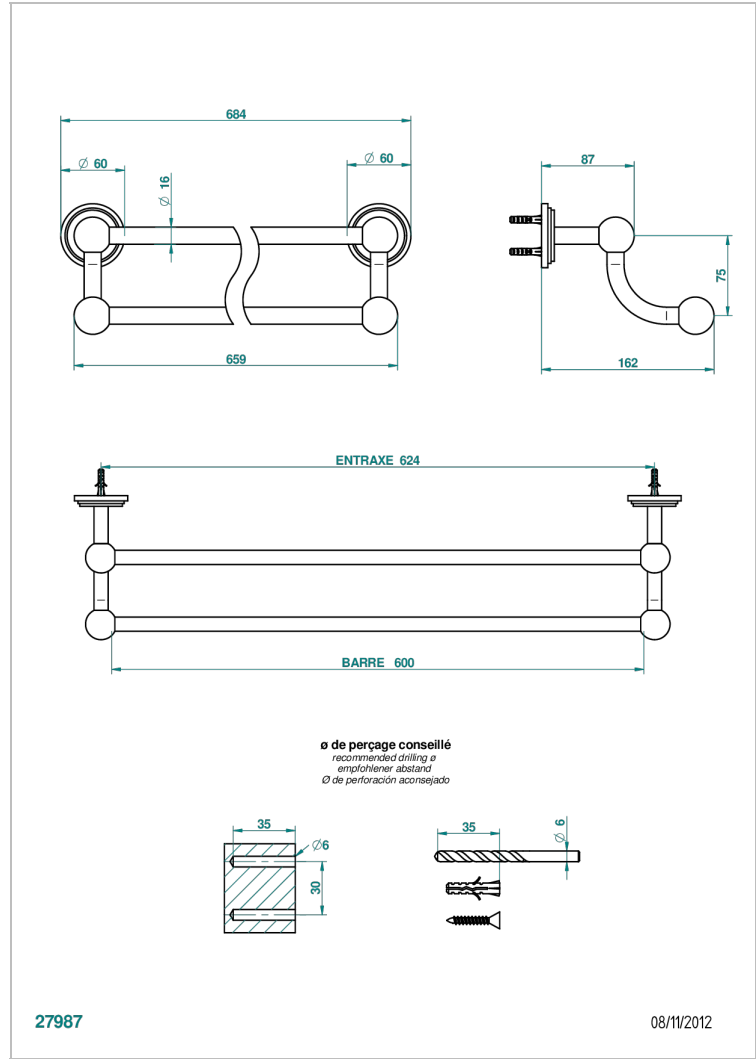

FAUBOURG WHITE PORCELAIN

G2K-516/60

Towel rail, 2 fixed rails, length: 600 mm

CHARACTERISTIC

- Faubourg White Porcelain
- Towel rail, 2 fixed rails, length: 600 mm

AVAILABLE FINITIONS

Antique nickel - H28
Black ceram - D30
Blush PVD - H62
Brass color PVD - H49
Brown bronze color PVD - F33
Gold color PVD - H52

Nickel color PVD - H55
Polished chrome (color finish) - A02
Polished chrome / Polished gold (color finish) - G02
Polished gold (color finish) - F01
Polished nickel - B01
Soft gold - F30

Soft matt gold - F31
Umber PVD - H66