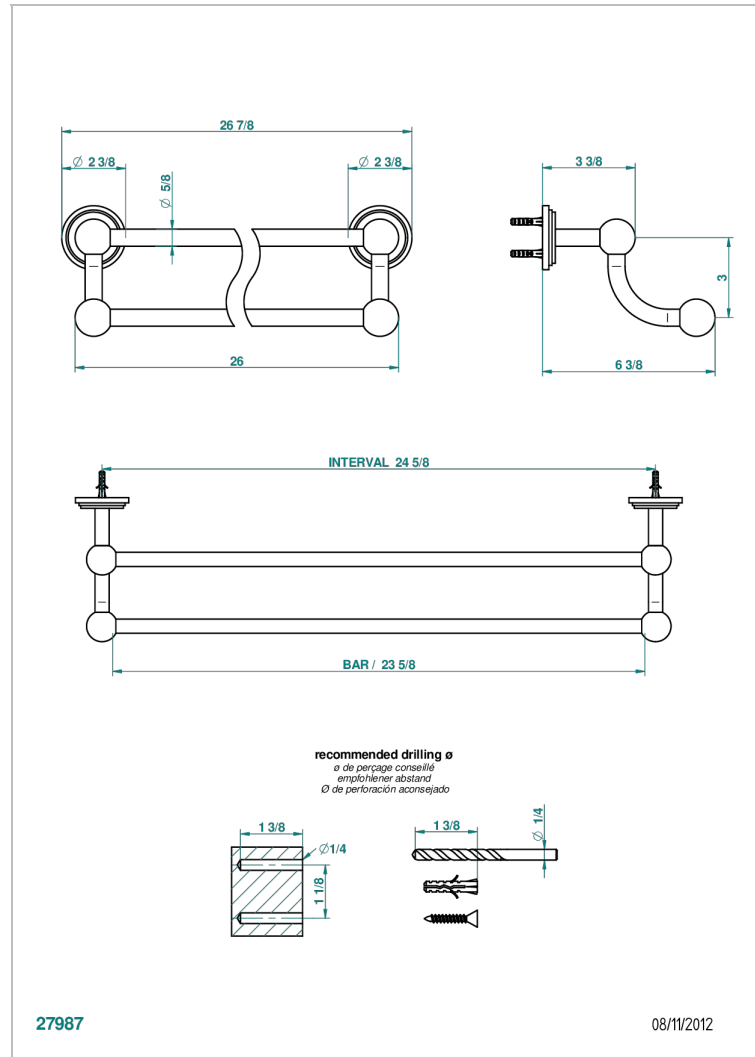

FAUBOURG PORCELANA BLANCA

G2K-516/60

Towel rail, 2 fixed rails, length: 600 mm

THG[®]
PARIS

27987

08/11/2012

CARACTERÍSTICAS

- Faubourg porcelana blanca
- Towel rail, 2 fixed rails, length: 600 mm