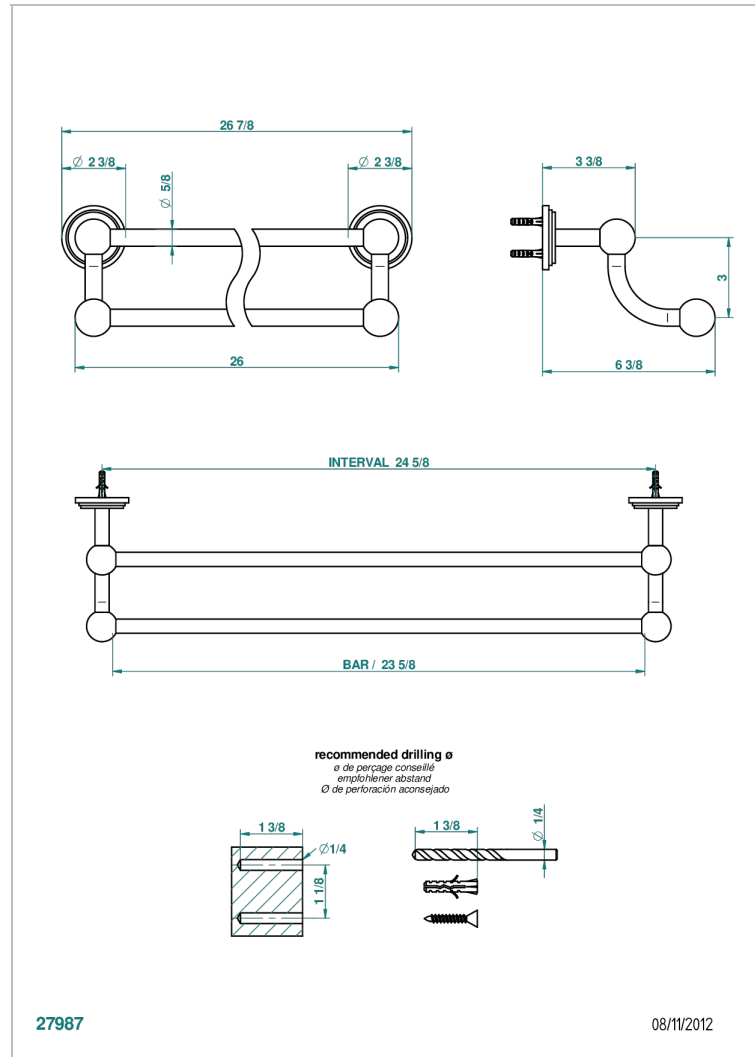

# FAUBOURG WHITE PORCELAIN

G2K-516/60

Towel rail, 2 fixed rails, length: 600 mm

## CHARACTERISTIC

- Faubourg White Porcelain
- Towel rail, 2 fixed rails, length: 600 mm