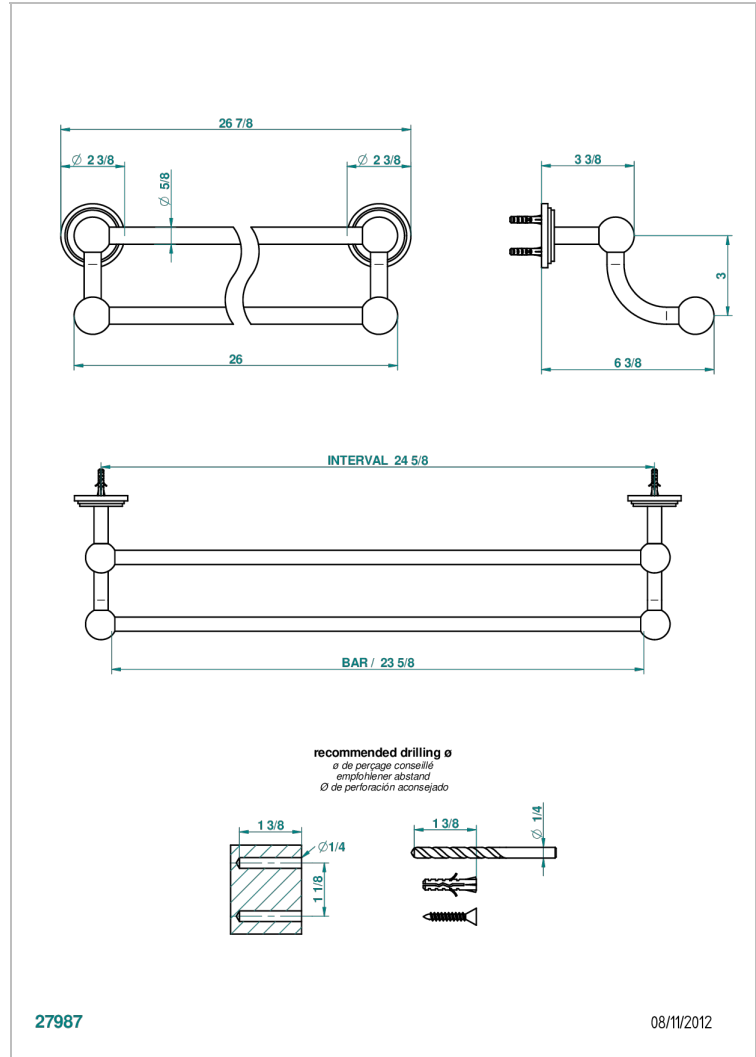

FAUBOURG WHITE PORCELAIN

G2K-516/60

Towel rail, 2 fixed rails, length: 600 mm

27987

08/11/2012

CHARACTERISTIC

- Faubourg White Porcelain
- Towel rail, 2 fixed rails, length: 600 mm

AVAILABLE FINITIONS