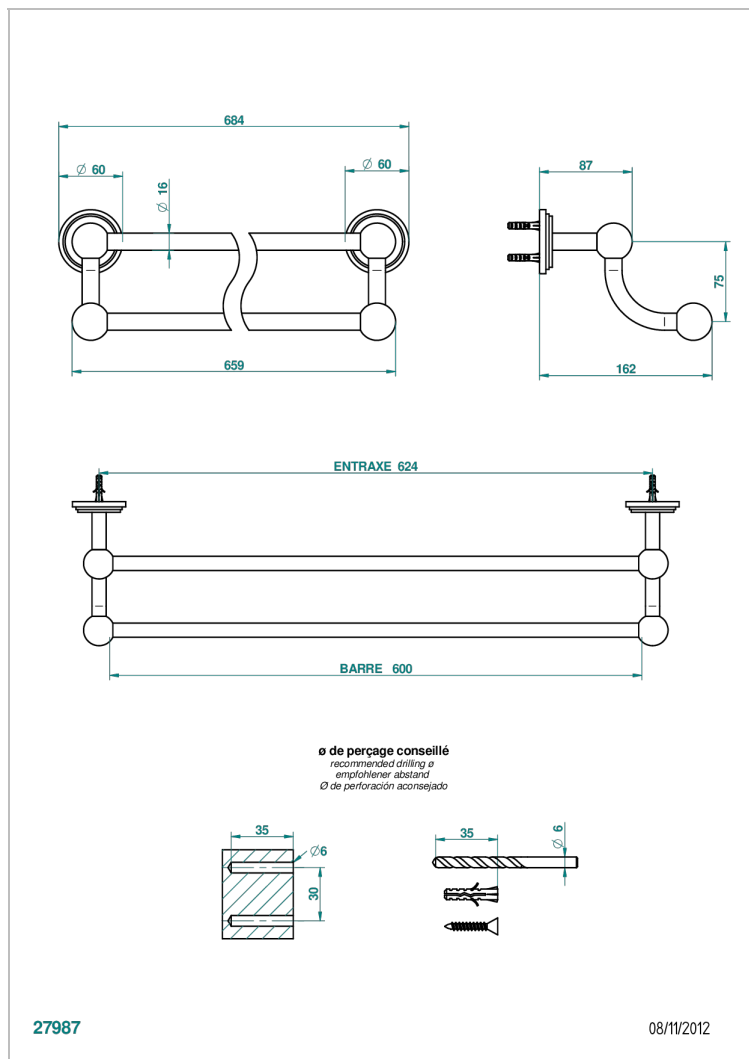

FAUBOURG PORCELANA BLANCA CON MANETAS

THG[®]
PARIS

G2J-516/60

Towel rail, 2 fixed rails, length: 600 mm

CARACTERÍSTICAS

- Faubourg porcelana blanca con manetas
- Towel rail, 2 fixed rails, length: 600 mm

ACABADOS DISPONIBLES

Pvd umber - H66
Pvd umber mate - H67