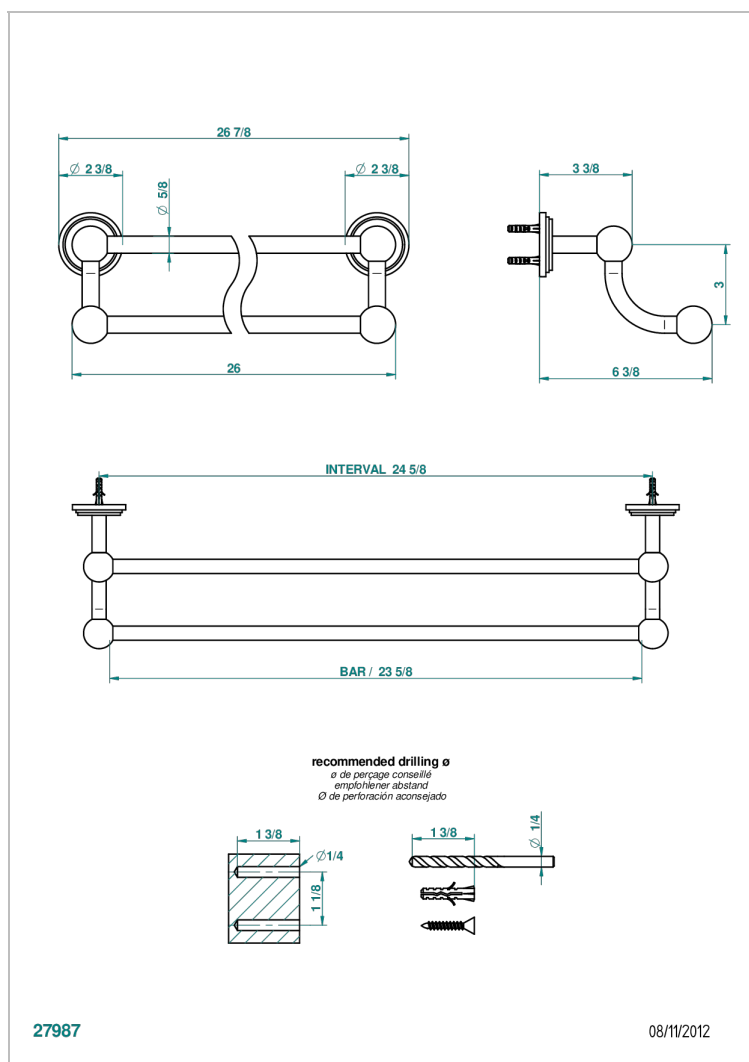

# FAUBOURG PORCELANA BLANCA CON MANETAS

G2J-516/60

Towel rail, 2 fixed rails, length: 600 mm

## CARACTERÍSTICAS

- Faubourg porcelana blanca con manetas
- Towel rail, 2 fixed rails, length: 600 mm