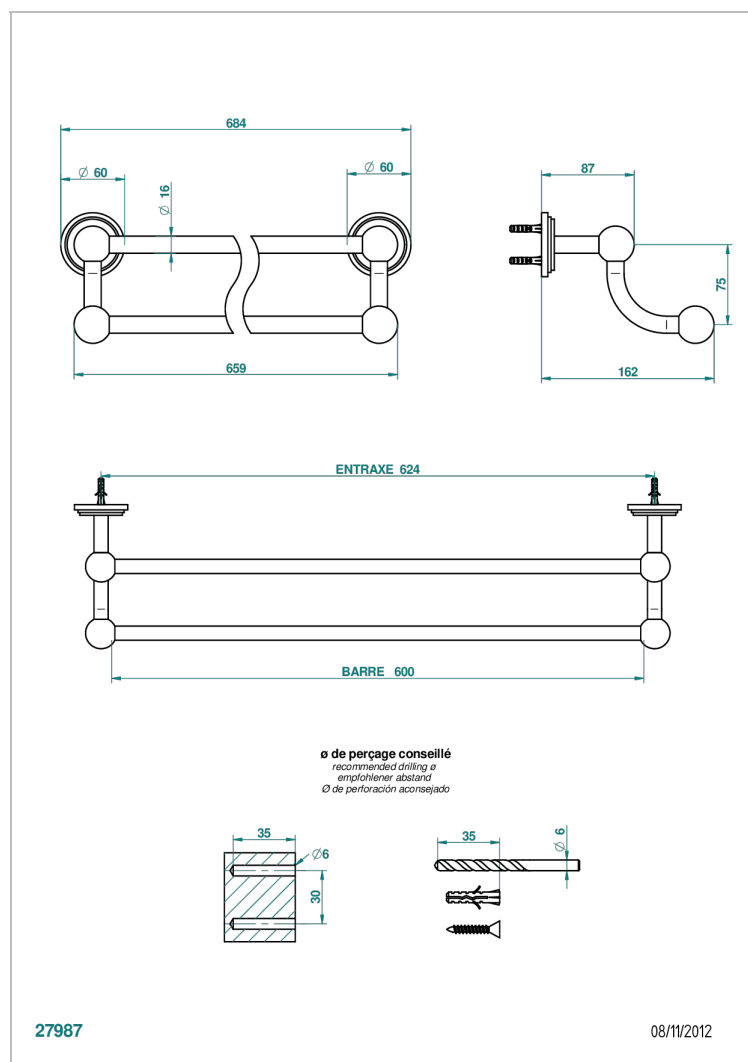

FAUBOURG WHITE PORCELAIN WITH LEVER

G2J-516/60

Towel rail, 2 fixed rails, length: 600 mm

CHARACTERISTIC

- Faubourg White Porcelain with lever
- Towel rail, 2 fixed rails, length: 600 mm

AVAILABLE FINITIONS