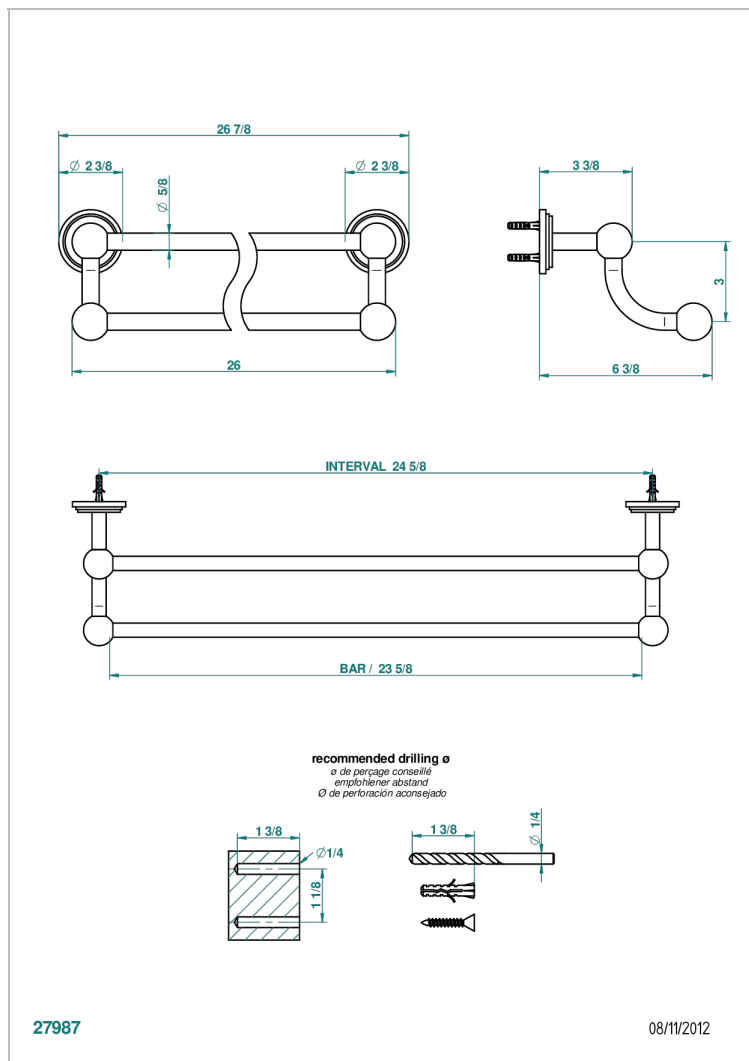

FAUBOURG WHITE PORCELAIN WITH LEVER

G2J-516/60

Towel rail, 2 fixed rails, length: 600 mm

CHARACTERISTIC

- Faubourg White Porcelain with lever
- Towel rail, 2 fixed rails, length: 600 mm

AVAILABLE FINITIONS