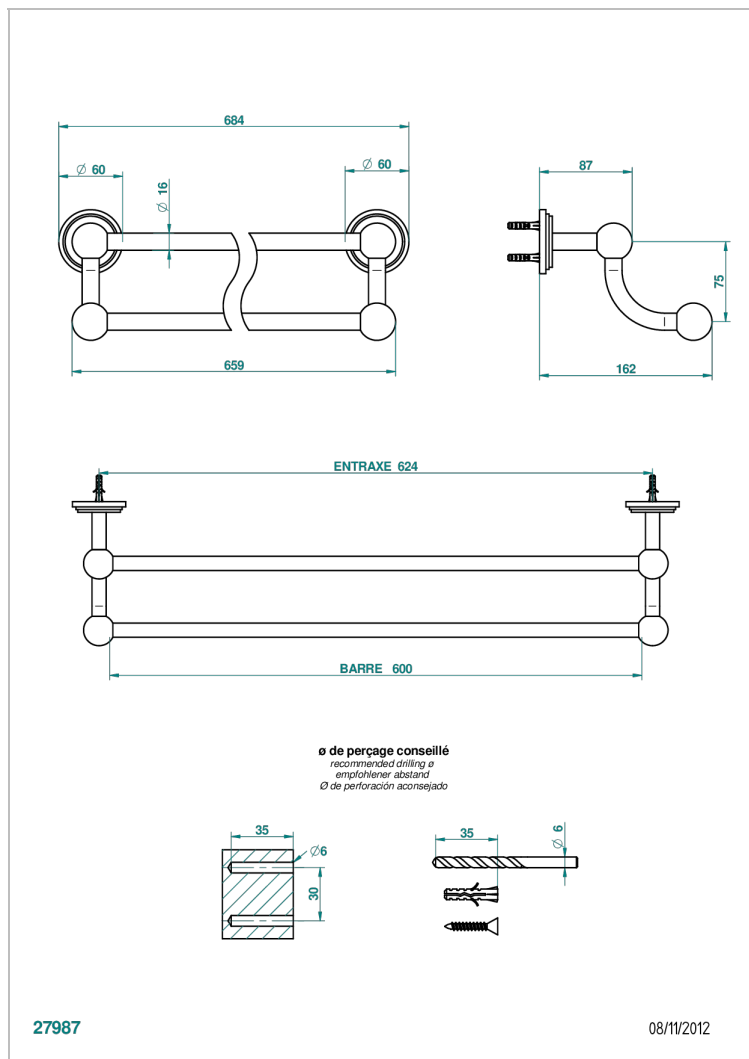

FAUBOURG PORCELANA BLANCA CON MANETAS

G2J-516/60

Towel rail, 2 fixed rails, length: 600 mm

CARACTERÍSTICAS

- Faubourg porcelana blanca con manetas
- Towel rail, 2 fixed rails, length: 600 mm

ACABADOS DISPONIBLES

Pvd umber - H66
Pvd umber mate - H67