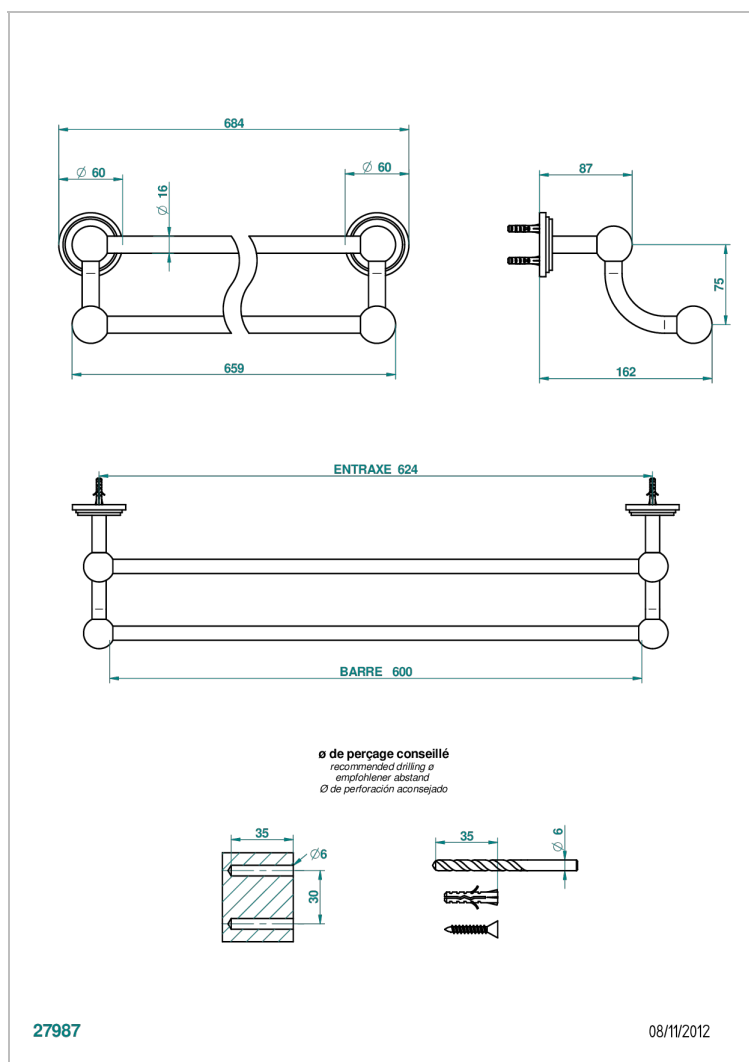

# FAUBOURG WHITE PORCELAIN WITH LEVER

G2J-516/60

Towel rail, 2 fixed rails, length: 600 mm

27987

08/11/2012

## CHARACTERISTIC

- Faubourg White Porcelain with lever
- Towel rail, 2 fixed rails, length: 600 mm