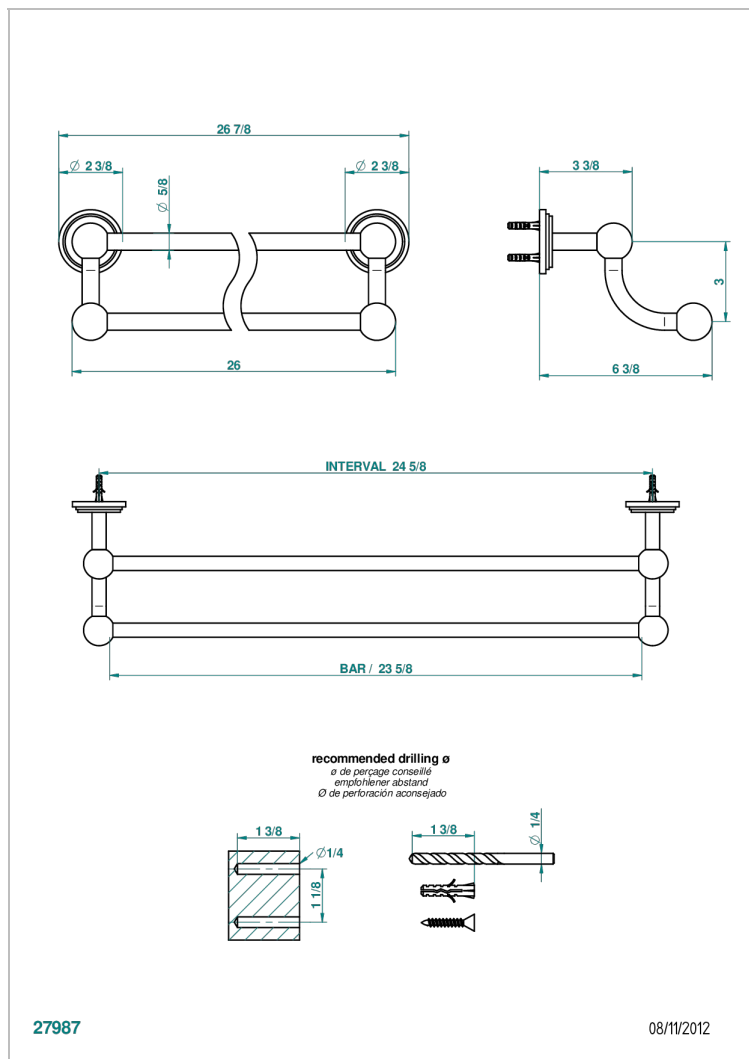

# FAUBOURG PORCELANA BLANCA CON MANETAS

G2J-516/60

Towel rail, 2 fixed rails, length: 600 mm

## CARACTERÍSTICAS

- Faubourg porcelana blanca con manetas
- Towel rail, 2 fixed rails, length: 600 mm