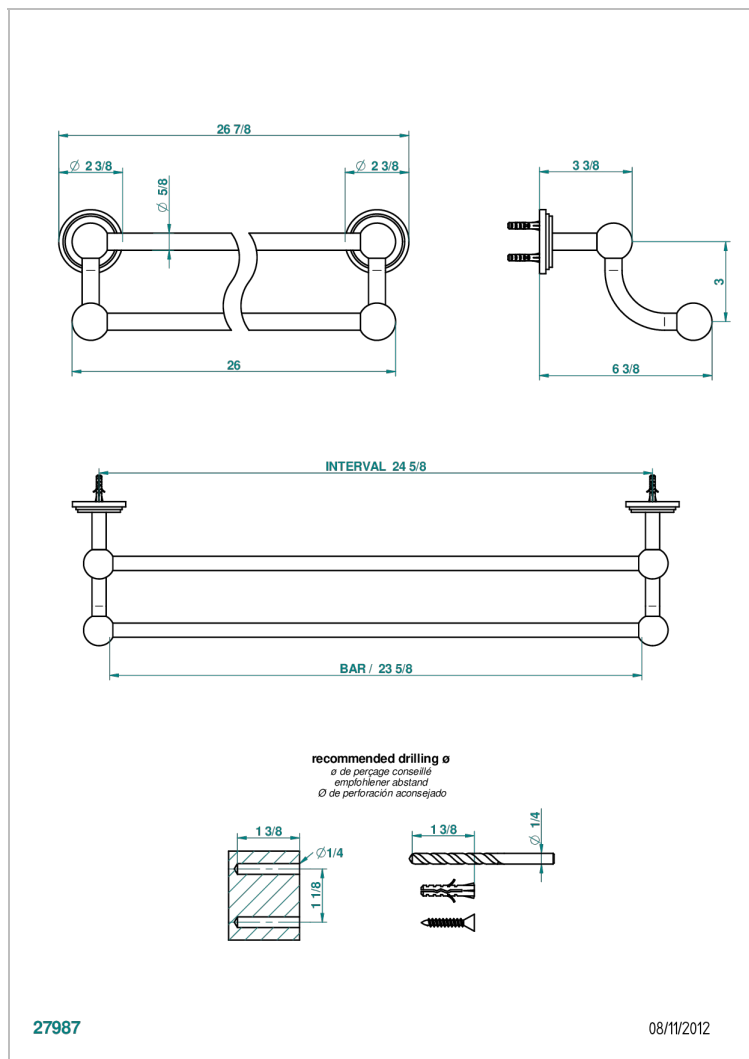

FAUBOURG WHITE PORCELAIN WITH LEVER

G2J-516/60

Towel rail, 2 fixed rails, length: 600 mm

CHARACTERISTIC

- Faubourg White Porcelain with lever
- Towel rail, 2 fixed rails, length: 600 mm

AVAILABLE FINITIONS