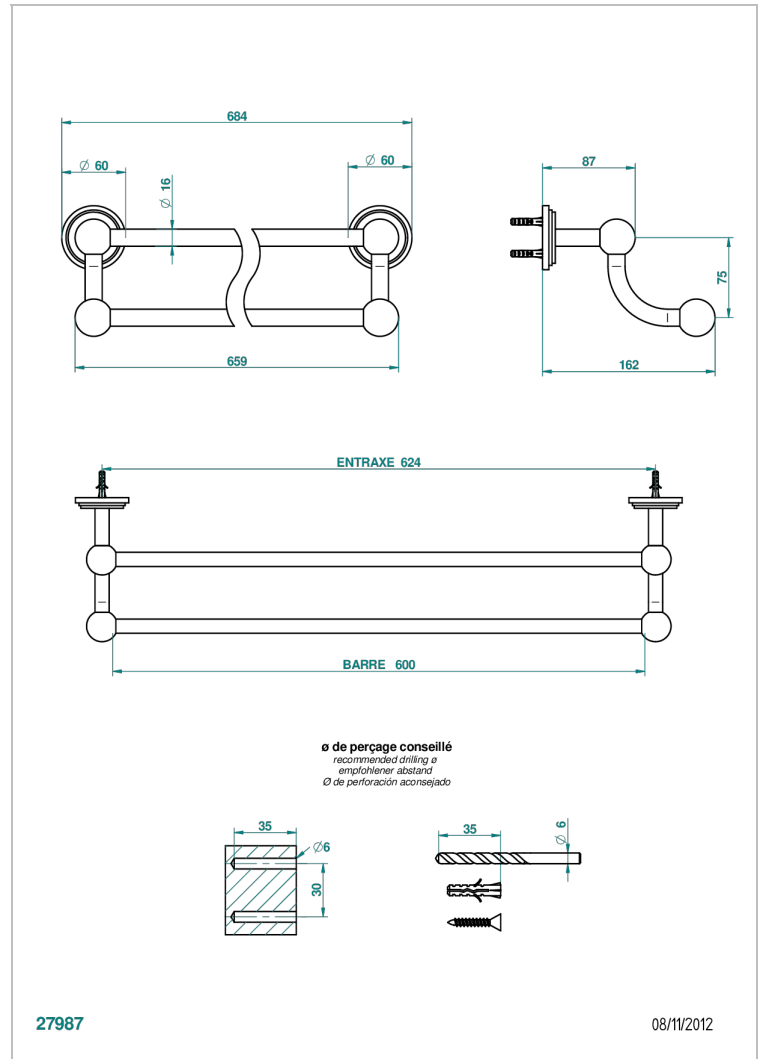

# LE 9 HOWLITE

G2H-516/60

Towel rail, 2 fixed rails, length: 600 mm

THG<sup>®</sup>  
PARIS

## CARACTERÍSTICAS

- Le 9 Howlite
- Towel rail, 2 fixed rails, length: 600 mm