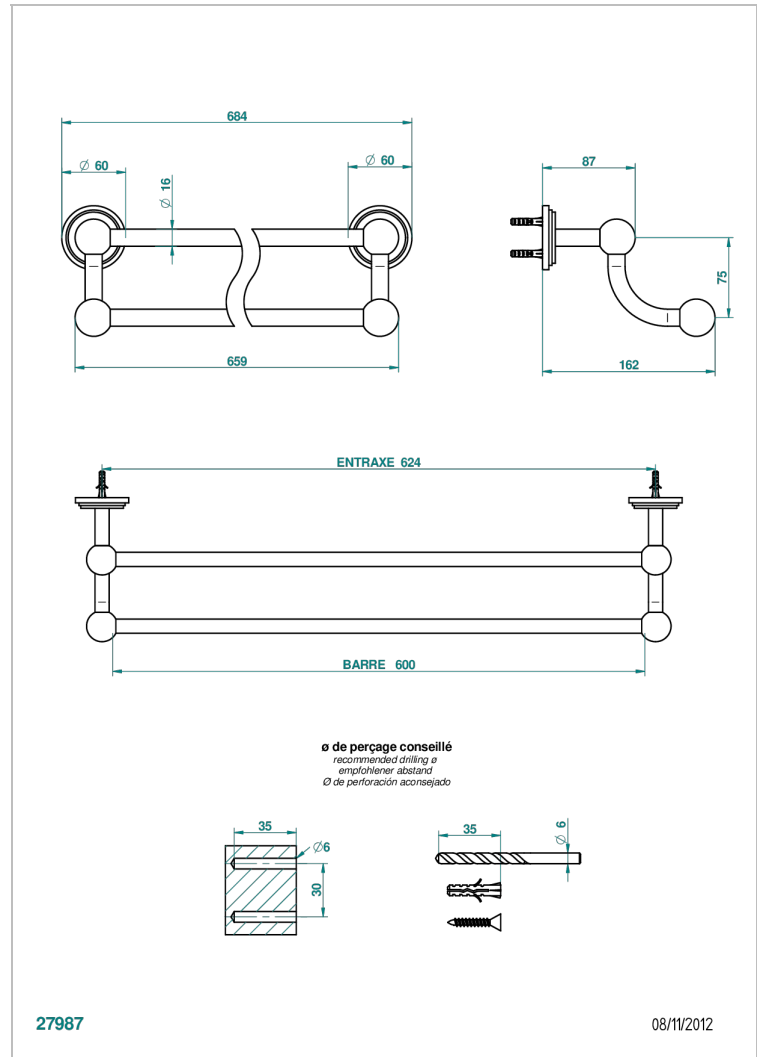

LE 9 HOWLITE

G2H-516/60

Double towel bar, 24" long

THG[®]
PARIS

27987

08/11/2012

CHARACTERISTIC

- Le 9 Howlite
- Double towel bar, 24" long