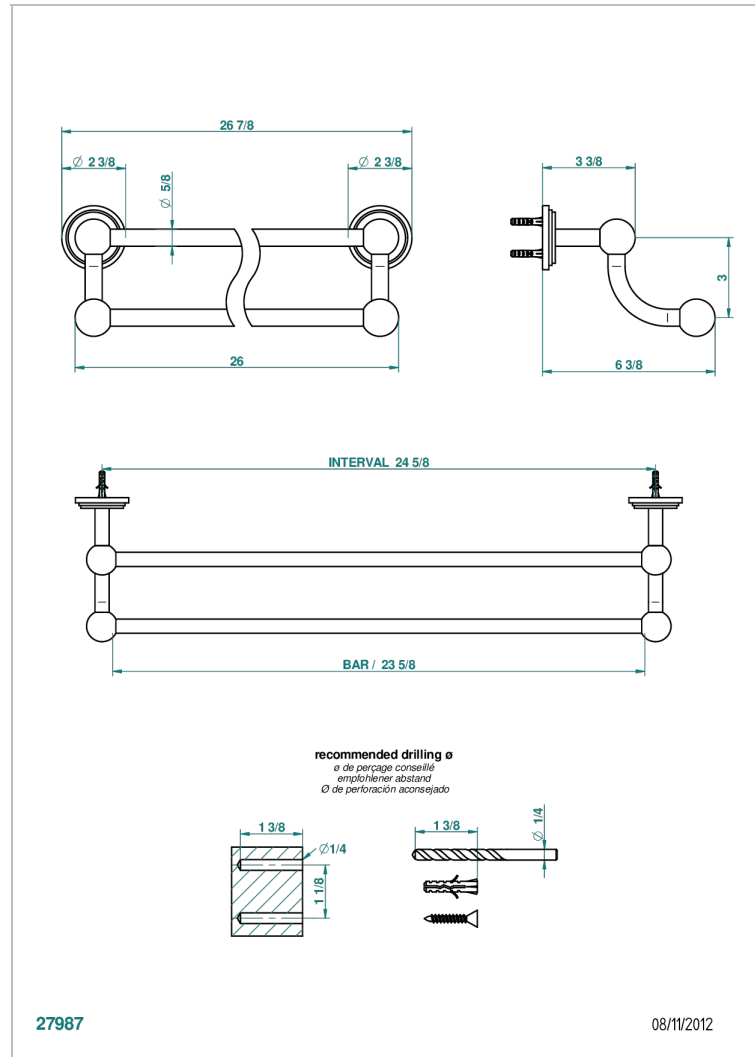

# LE 9 HOWLITE

G2H-516/60

Towel rail, 2 fixed rails, length: 600 mm

THG<sup>®</sup>  
PARIS

## CARACTERÍSTICAS

- Le 9 Howlite
- Towel rail, 2 fixed rails, length: 600 mm