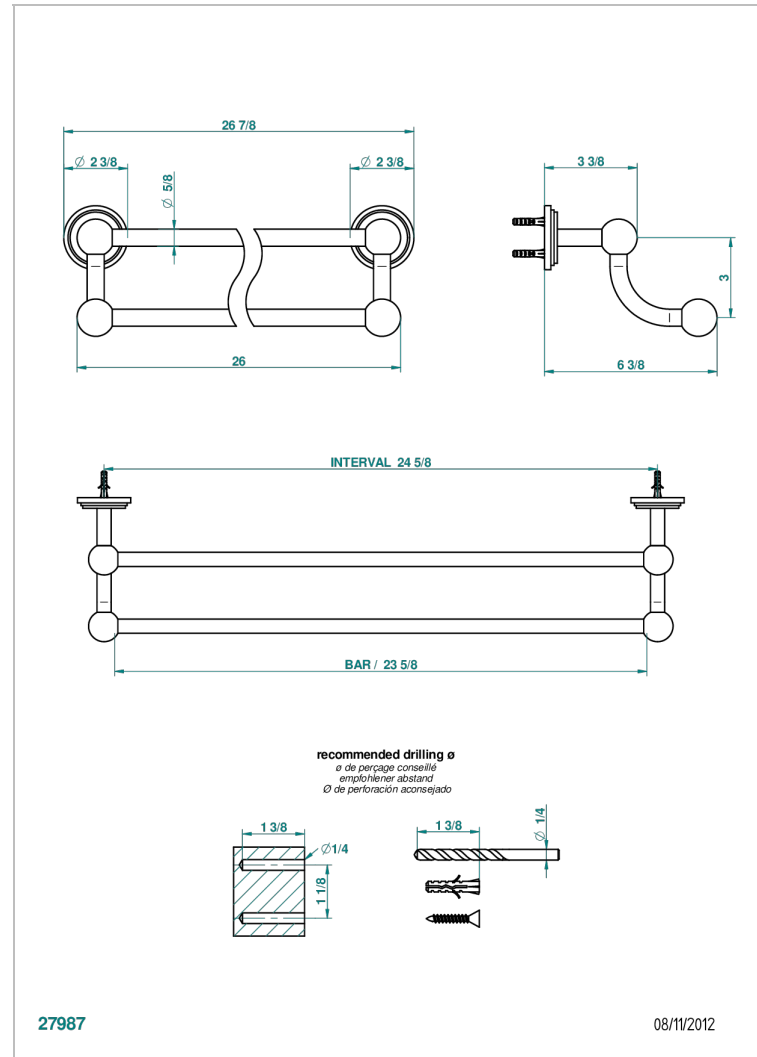

LE 9 HOWLITE

G2H-516/60

Double towel bar, 24" long

CHARACTERISTIC

- Le 9 Howlite
- Double towel bar, 24" long

AVAILABLE FINITIONS

Black ceram - D30
Blush PVD - H62
Brass color PVD - H49
Brown bronze color PVD - F33
Chrome polished - A02
Chrome polished / gold polished - G02