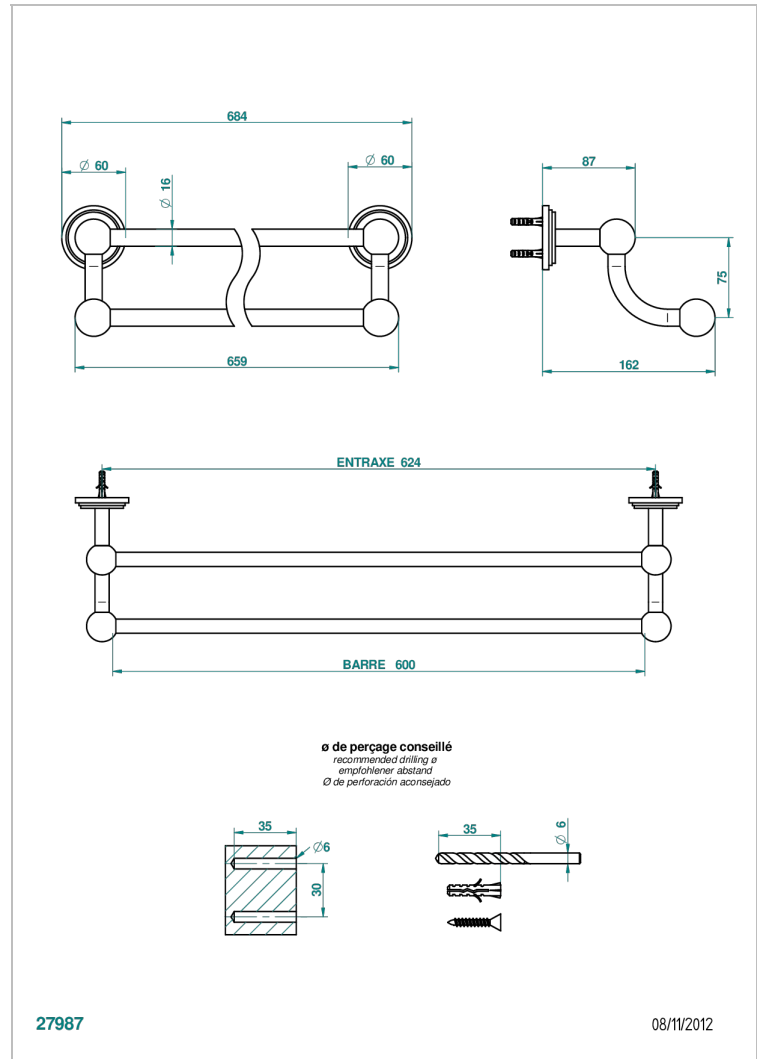

LE 9 HOWLITE

G2H-516/60

Towel rail, 2 fixed rails, length: 600 mm

THG[®]
PARIS

CHARACTERISTIC

- Le 9 Howlite
- Towel rail, 2 fixed rails, length: 600 mm

AVAILABLE FINITIONS

Antique nickel - H28
Black ceram - D30
Blush PVD - H62
Brass color PVD - H49
Brown bronze color PVD - F33
Gold color PVD - H52