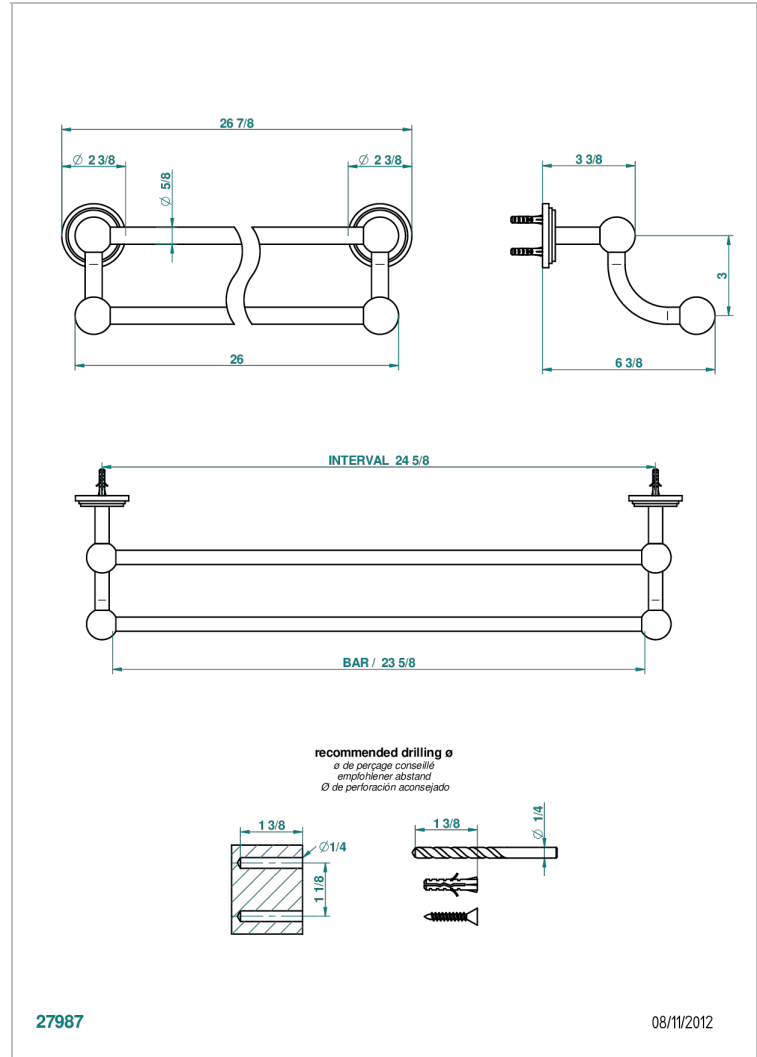

LE 9 HOWLITE

G2H-516/60

Towel rail, 2 fixed rails, length: 600 mm

27987

08/11/2012

CHARACTERISTIC

- Le 9 Howlite
- Towel rail, 2 fixed rails, length: 600 mm

AVAILABLE FINITIONS