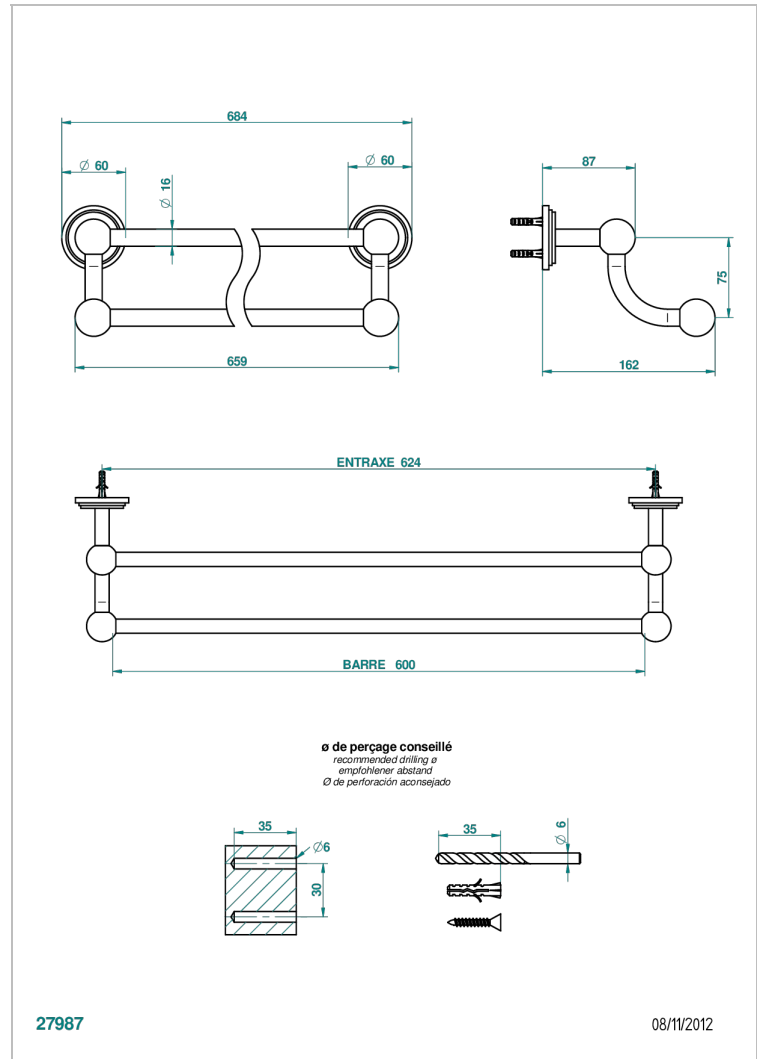

# LE 9 HOWLITE

G2H-516/60

Towel rail, 2 fixed rails, length: 600 mm

THG<sup>®</sup>  
PARIS

## CHARACTERISTIC

- Le 9 Howlite
- Towel rail, 2 fixed rails, length: 600 mm