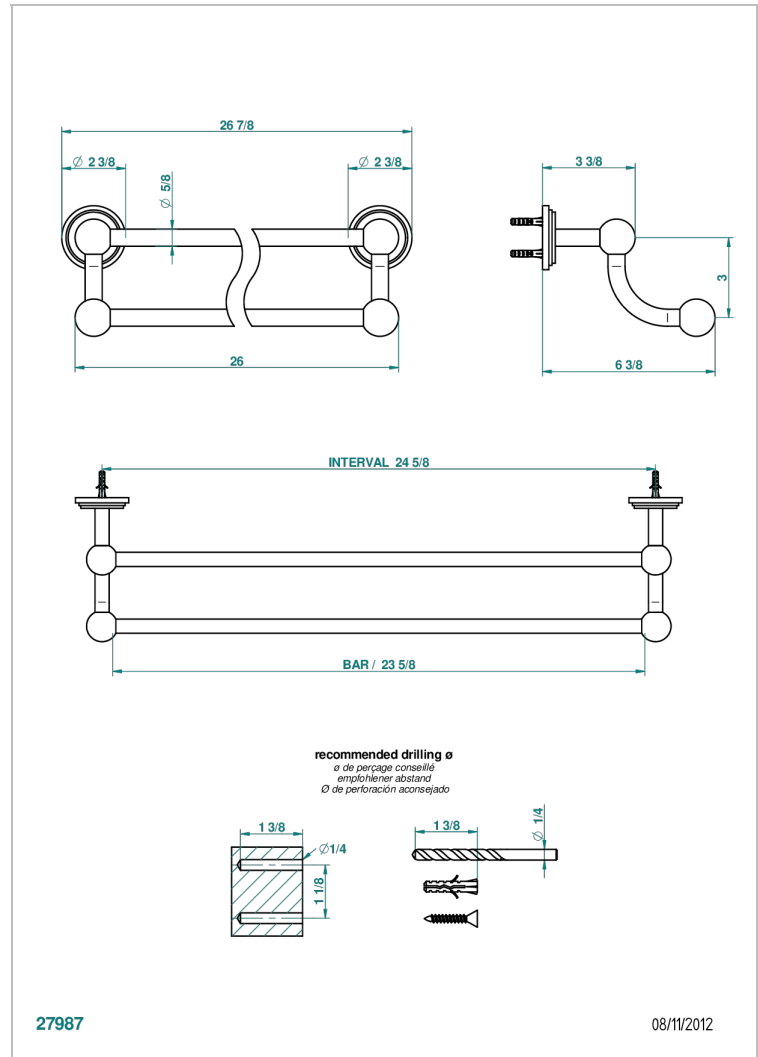

# LE 9 HOWLITE

G2H-516/60

Towel rail, 2 fixed rails, length: 600 mm

THG<sup>®</sup>  
PARIS

## CARACTERÍSTICAS

- Le 9 Howlite
- Towel rail, 2 fixed rails, length: 600 mm