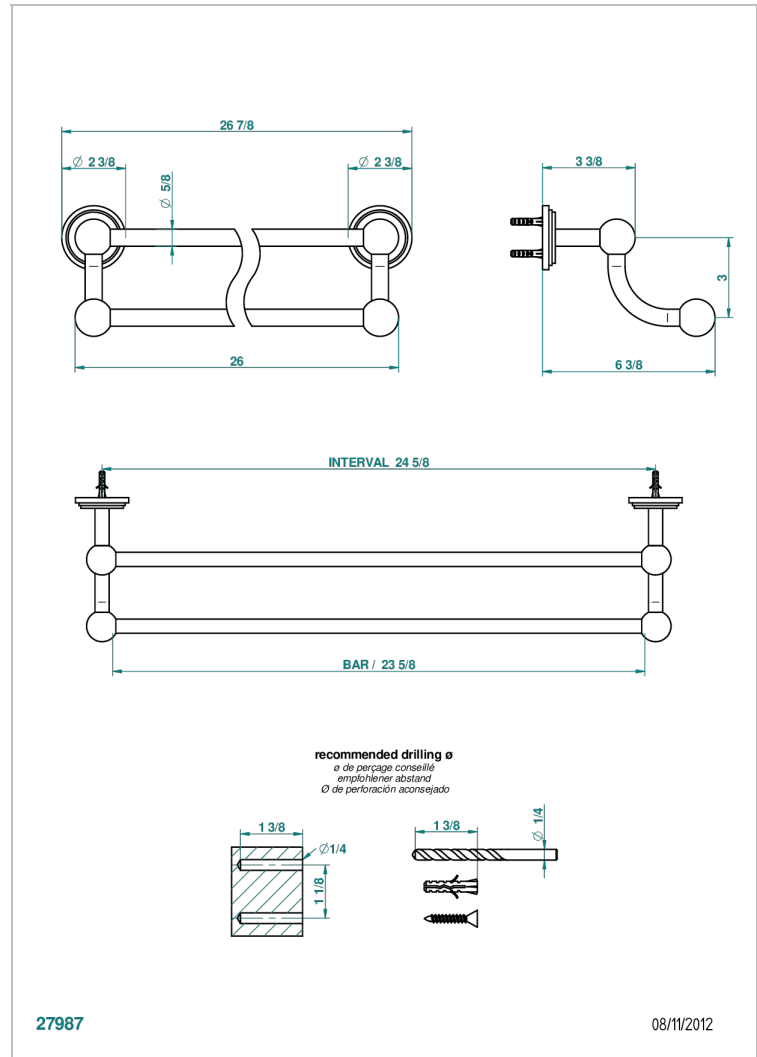

# LE 9 HOWLITE

G2H-516/60

Towel rail, 2 fixed rails, length: 600 mm

THG<sup>®</sup>  
PARIS

## CHARACTERISTIC

- Le 9 Howlite
- Towel rail, 2 fixed rails, length: 600 mm