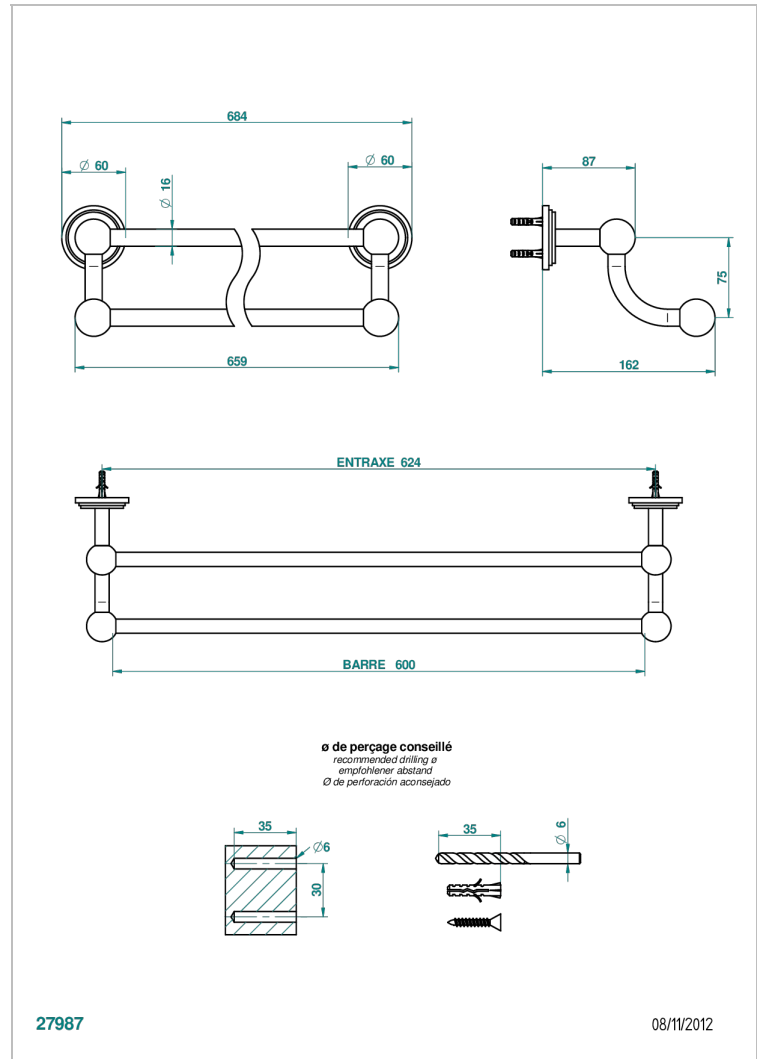

LE 9 HOWLITE

G2H-516/60

Towel rail, 2 fixed rails, length: 600 mm

THG[®]
PARIS

ХАРАКТЕРИСТИКИ

- Le 9 Howlite
- Towel rail, 2 fixed rails, length: 600 mm

ДОСТУПНЫЕ ВАРИАНТЫ ПОКРЫТИЙ

Black ceram - D30
Blush PVD - H62
Graphite PVD - H64
Matt Umber PVD - H67
Matt blush PVD - H60
Matt graphite PVD - H65