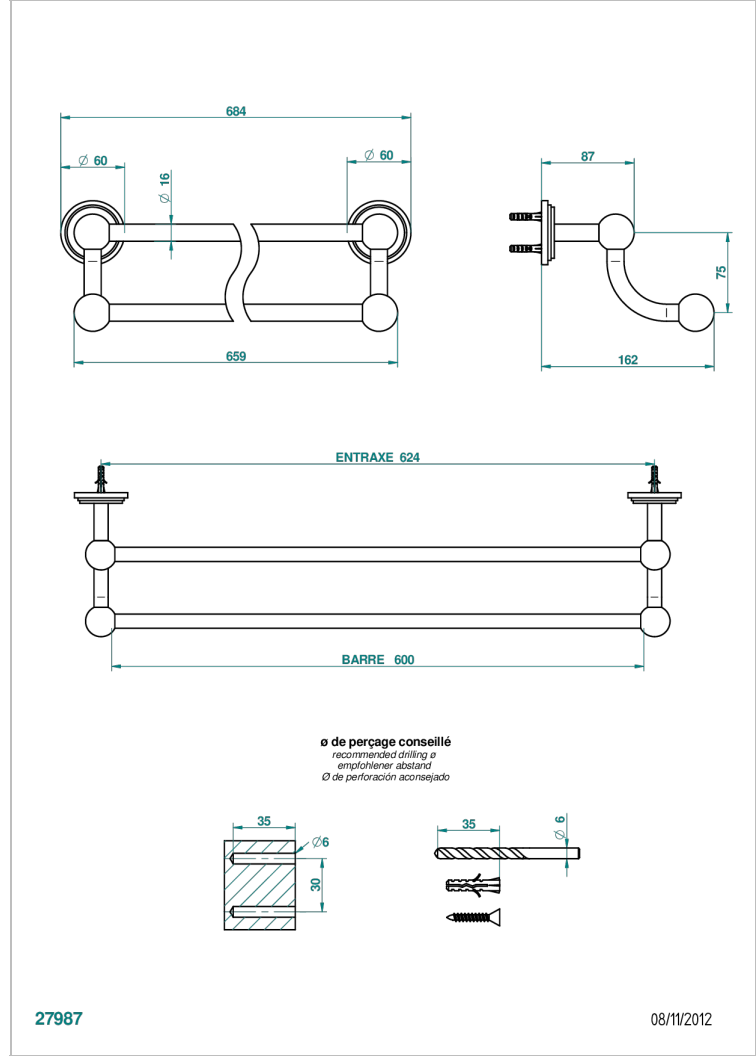

LE 9 HOWLITE

G2H-516/60

Towel rail, 2 fixed rails, length: 600 mm

特色

- Le 9 Howlite
- Towel rail, 2 fixed rails, length: 600 mm

可选饰面

Black ceram - D30
Blush PVD - H62
Graphite PVD - H64
Matt Umber PVD - H67
Matt blush PVD - H60
Matt graphite PVD - H65

抛光镍 - B01
浅金 - F30