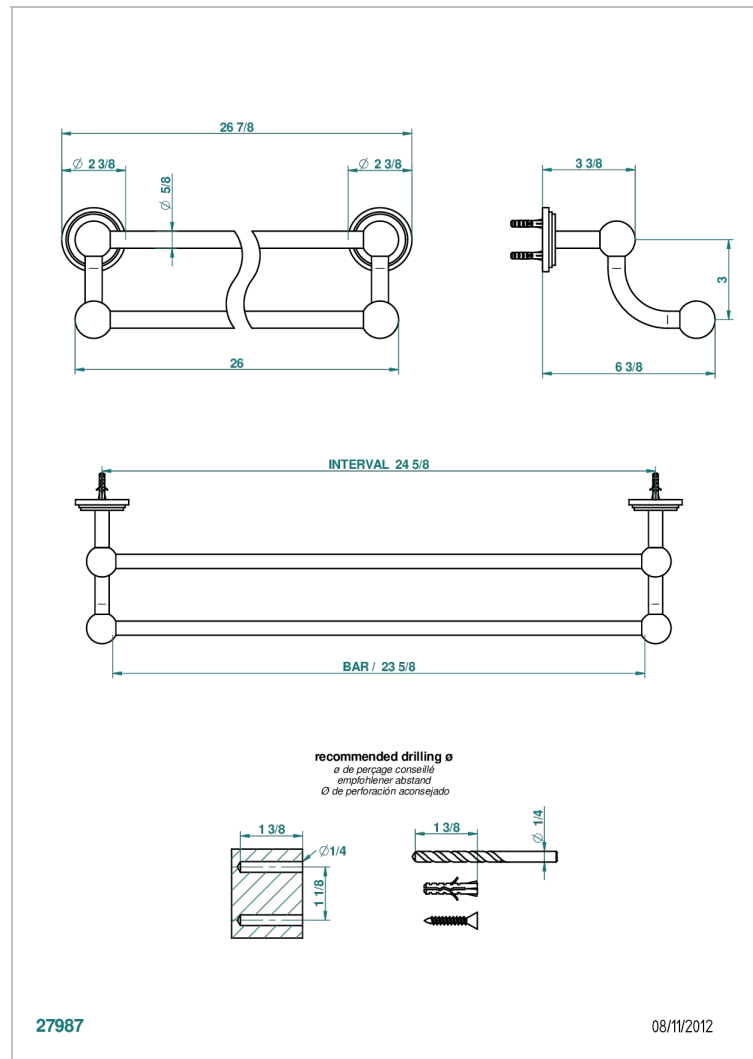

# LE 9 HOWLITE

G2H-516/60

Towel rail, 2 fixed rails, length: 600 mm

THG<sup>®</sup>  
PARIS

## ХАРАКТЕРИСТИКИ

- Le 9 Howlite
- Towel rail, 2 fixed rails, length: 600 mm