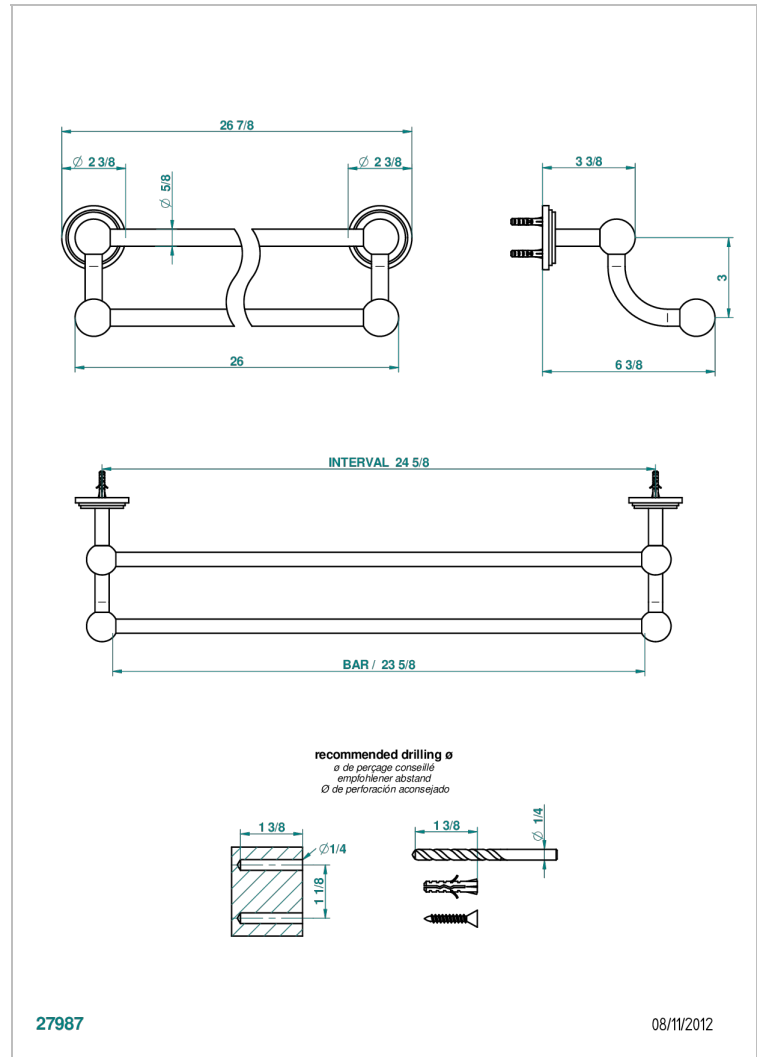

LE 9 HOWLITE

G2H-516/60

Towel rail, 2 fixed rails, length: 600 mm

27987

08/11/2012

CHARACTERISTIC

- Le 9 Howlite
- Towel rail, 2 fixed rails, length: 600 mm

AVAILABLE FINITIONS