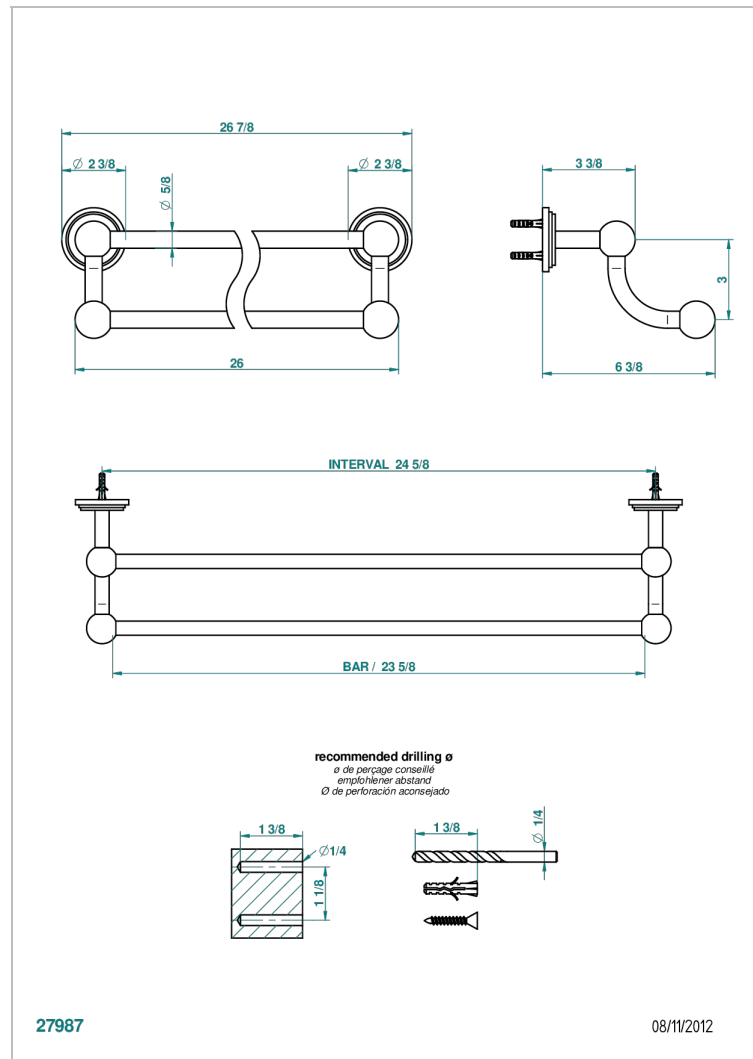

LE 9 HOWLITE

G2H-516/60

Towel rail, 2 fixed rails, length: 600 mm

特色

- Le 9 Howlite
- Towel rail, 2 fixed rails, length: 600 mm

可选饰面

Black ceram - D30
 Blush PVD - H62
 Graphite PVD - H64
 Matt Umber PVD - H67
 Matt blush PVD - H60
 Matt graphite PVD - H65