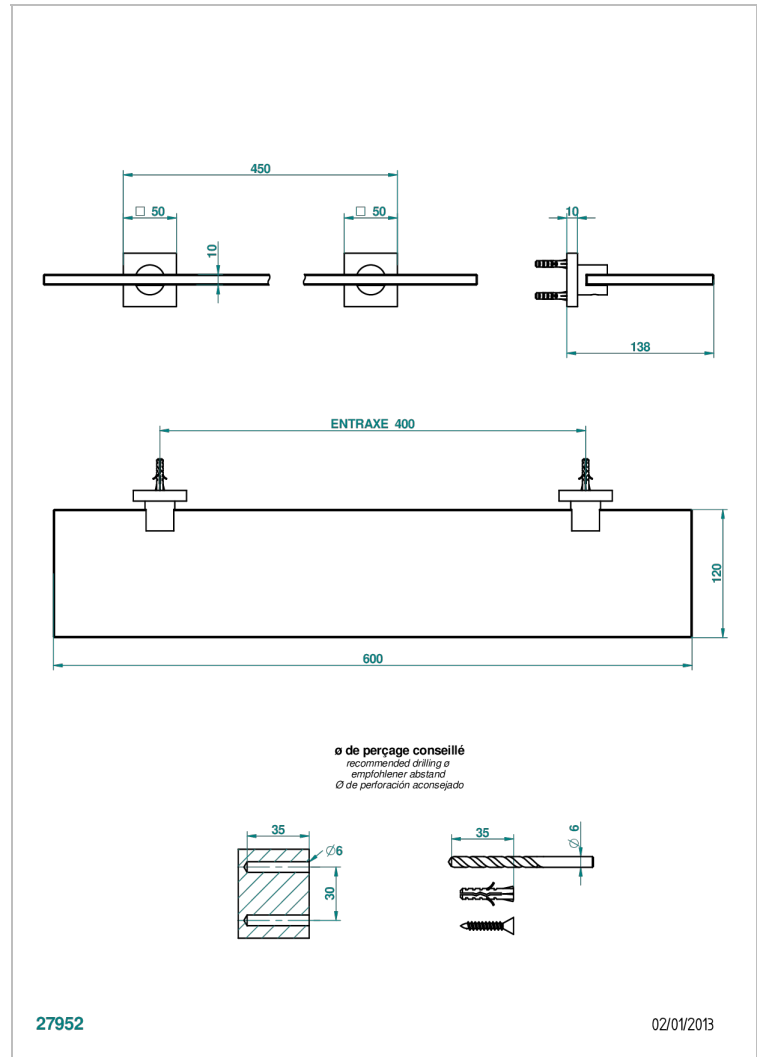

# SOHO 2023

G7K-564

Glass shelf with brackets

THG<sup>®</sup>  
PARIS

27952

02/01/2013

## CHARACTERISTIC

- Soho 2023
- Glass shelf with brackets