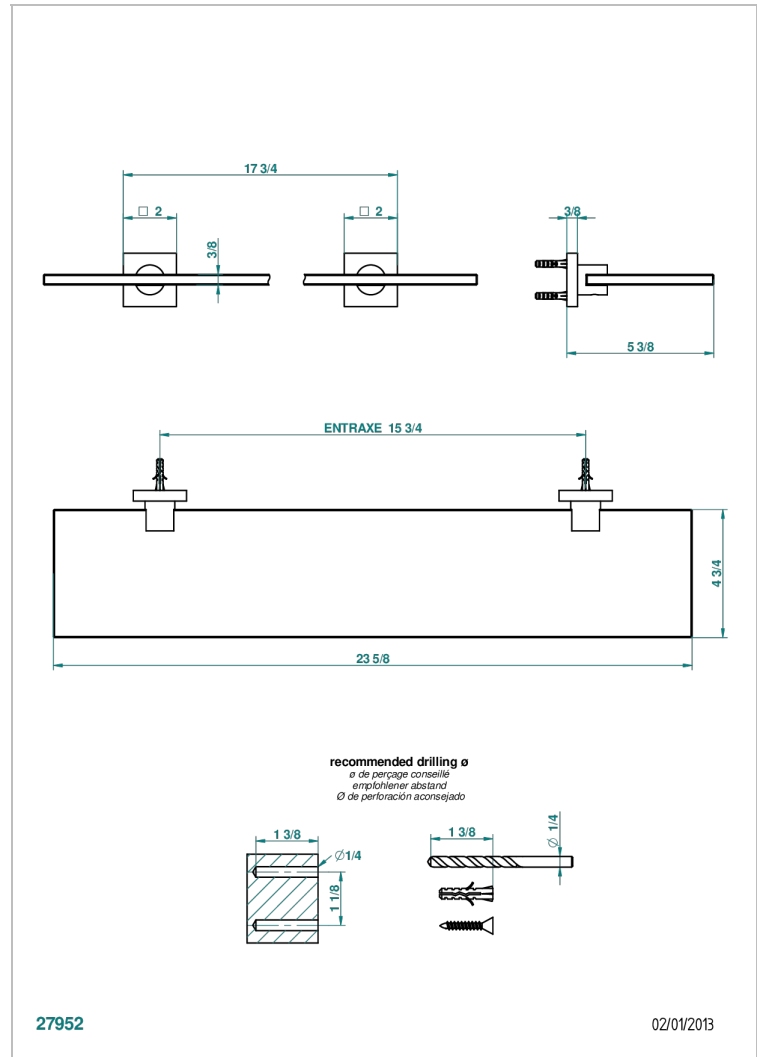

SOHO 2023

G7K-564

Glass shelf with brackets

CHARACTERISTIC

- Soho 2023
- Glass shelf with brackets

AVAILABLE FINITIONS

Blush PVD - H62
Brass color PVD - H49
Brown bronze color PVD - F33
Chrome polished - A02
Gold color PVD - H52
Gold mat - F07