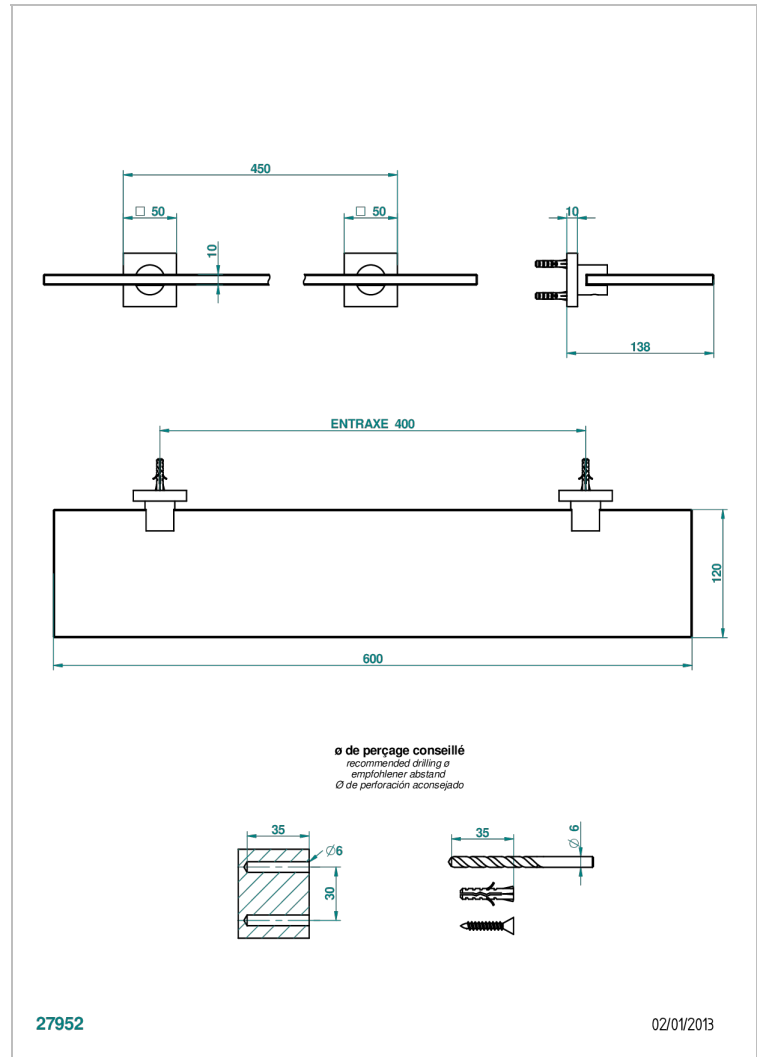

SOHO 2023

G7K-564

Glass shelf with supports

THG[®]
PARIS

CHARACTERISTIC

- Soho 2023
- Glass shelf with supports

AVAILABLE FINITIONS

Blush PVD - H62
Brass color PVD - H49
Brown bronze color PVD - F33
Gold color PVD - H52
Graphite PVD - H64
Matt Umber PVD - H67