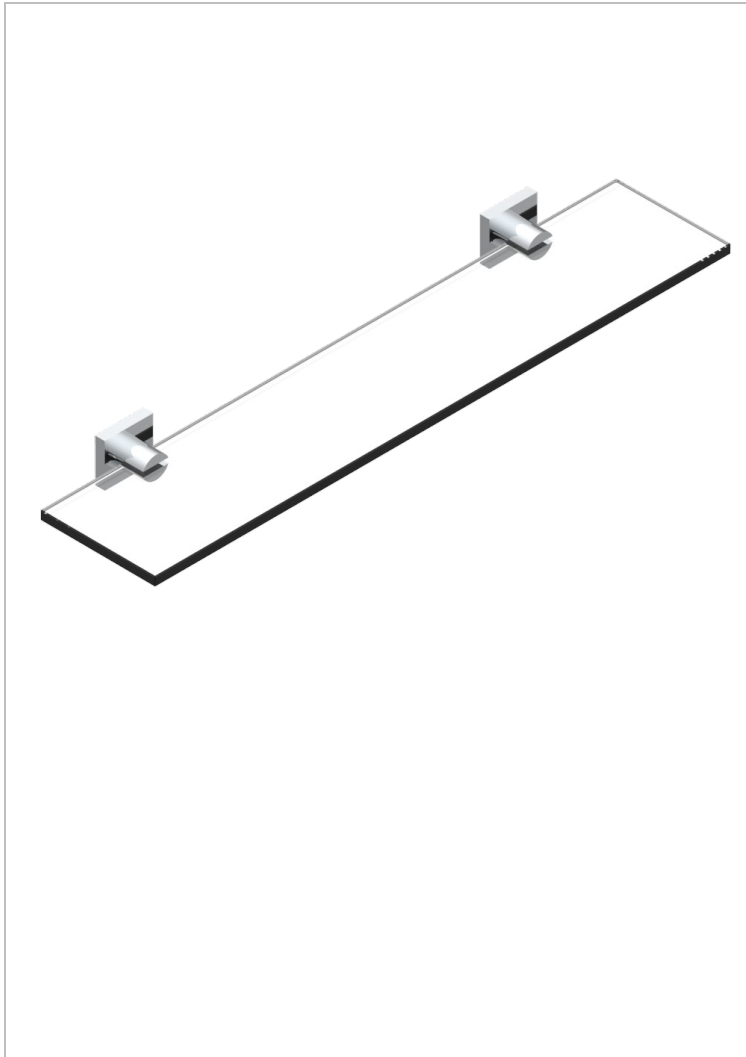

PROFIL BLACK ONYX

A6N-564

Glass shelf with brackets

THG[®]
PARIS

CHARACTERISTIC

- Profil Black Onyx
- Glass shelf with brackets

AVAILABLE FINITIONS

Black ceram - D30
Blush PVD - H62
Brass color PVD - H49
Brown bronze color PVD - F33
Chrome polished - A02
Chrome polished / gold polished - G02

Copper antique matt, coated - H07
Gold color PVD - H52
Gold mat - F07
Gold polished - F01
Graphite PVD - H64
Light coated bronze - D01

Matt Umber PVD - H67
Matt blush PVD - H60
Matt brass color PVD - H50
Matt brown bronze color PVD - F34
Matt chrome (American satin) - C02
Matt gold color PVD - H53

Matt graphite PVD - H65
Matt nickel (American satin) - C01
Matt nickel color PVD - H56
Nickel antique / Sovereign - H28
Nickel color PVD - H55
Nickel polished - B01

Soft gold - F30
Soft matt gold - F31
Umber PVD - H66