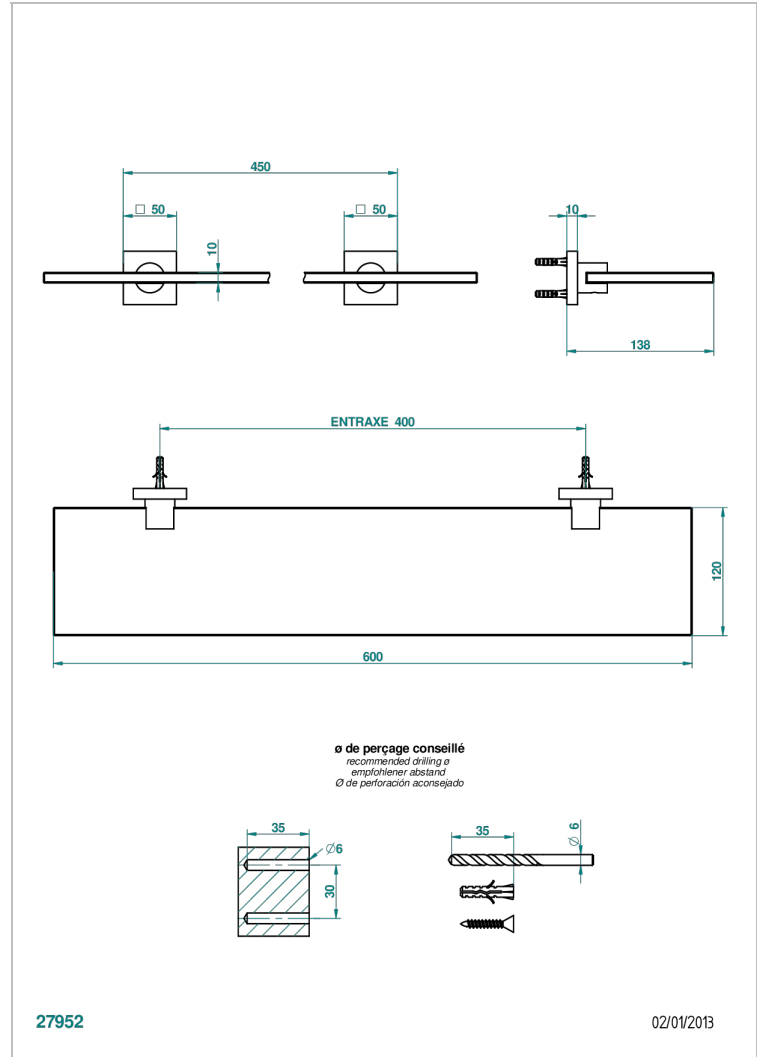

PROFIL BLACK ONYX

A6N-564

Glass shelf with brackets

THG[®]
PARIS

CHARACTERISTIC

- Profil Black Onyx
- Glass shelf with brackets

AVAILABLE FINITIONS

Black ceram - D30
Blush PVD - H62
Brass color PVD - H49
Brown bronze color PVD - F33
Chrome polished - A02
Chrome polished / gold polished - G02